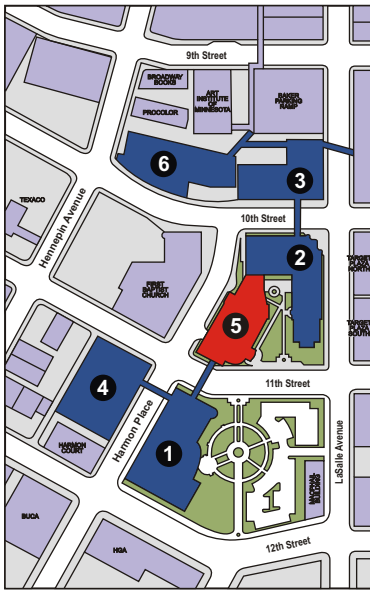

UNIVERSITY of ST. THOMAS

Minneapolis Campus
1000 LaSalle Avenue
Minneapolis, Minnesota 55403

1. School of Law (MSL)
2. Terrence Murphy Hall (TMH)
  College of Business
3. Opus Hall (MOH)
  School of Education
4. Parking at 11th Street
  and Harmon Place
5. Schulze Hall (SCH)

  Schulze School of
  Entrepreneurship
6. West Metropolitan
  Education Program
  (with underground
  parking garage)