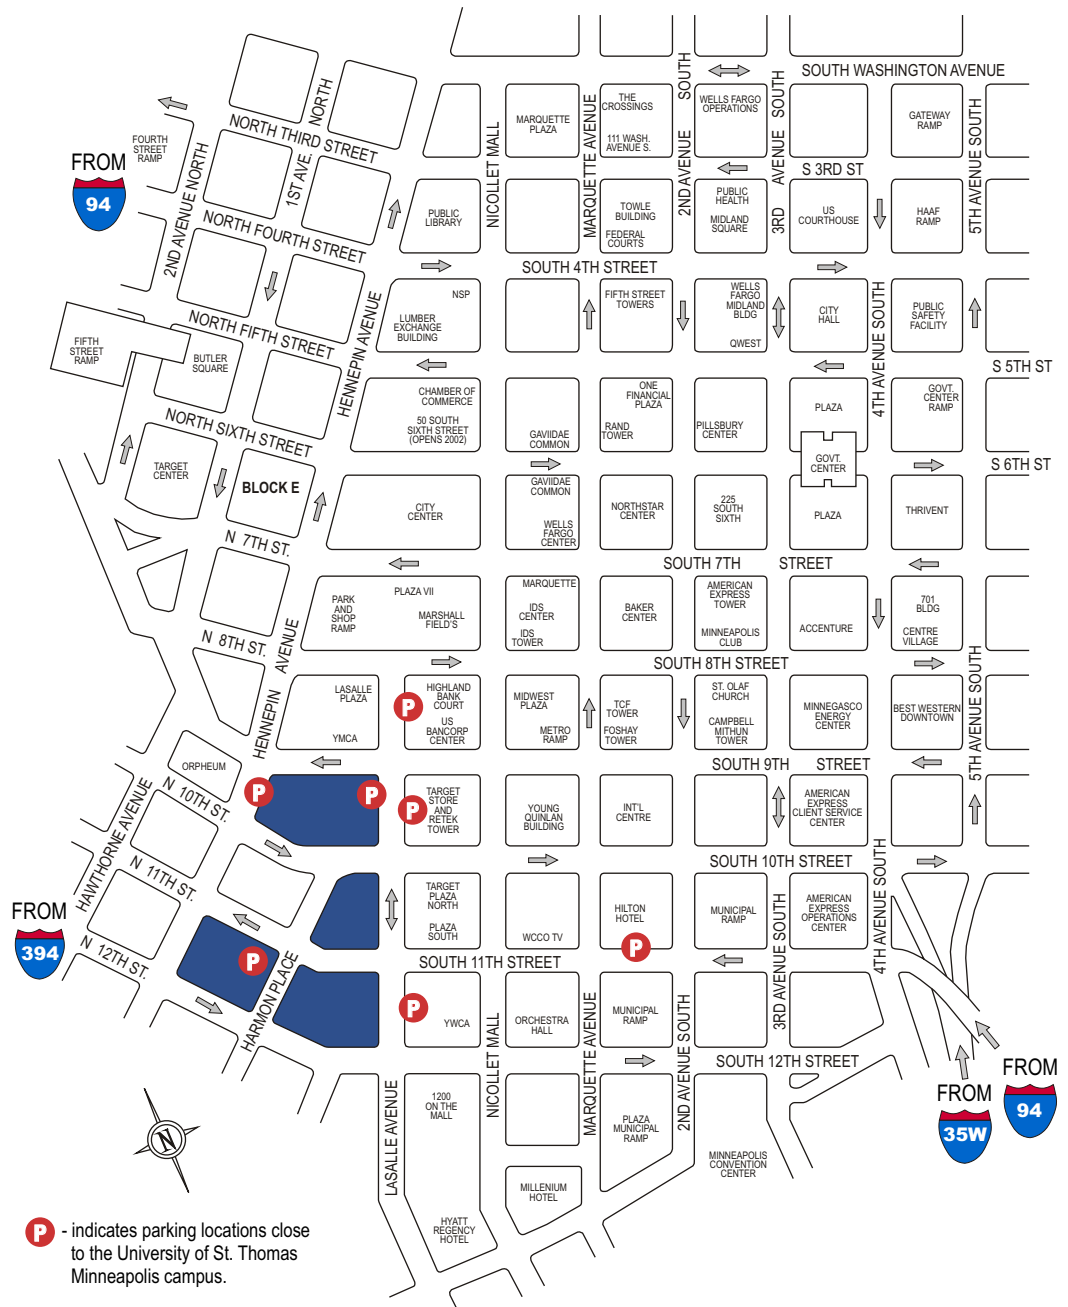

FROM THE WEST

OPTION ONE: I-94 East to I-394 Downtown Exit to 12th Street North (exit 9A); to LaSalle Avenue; turn left (north) on LaSalle Avenue to 11th Street; turn left (west) on 11th Street. The campus will be on your right.

OPTION TWO: I-94 East to Downtown Exit to 4th Street; take Fourth Street to First Avenue; turn right on First Avenue to 10th Street; turn left on 10th Street to LaSalle Avenue; turn right on LaSalle Avenue to 11th Street; turn right on 11th Street. The campus will be on your right.

FROM THE EAST

I-94 West to 11th Street Exit (exit 233A); turn left. West on 11th Street to LaSalle Avenue (one block past Nicollet Mall). Campus will be on your right.

FROM THE SOUTH

I-35W North to Downtown Exits to 11th Street / Grant Street Exit (exit 16A); turn left. West on 11th Street to LaSalle Avenue (one block past Nicollet Mall). Cross LaSalle Avenue. Campus will be on your right.

FROM THE NORTH

I-35W South to West I-94. West on I-94 to 11th Street Exit. West on 11th Street to LaSalle Avenue (one block past Nicollet Mall). Cross LaSalle Avenue. Campus will be on your right.

FROM THE AIRPORT

I-494 West to I-35W North. Downtown Exits to 11th Street / Grant Street Exit (exit 16A); turn left. West on 11th Street to LaSalle Avenue (one block past Nicollet Mall). Cross LaSalle Avenue. Campus will be on your right.