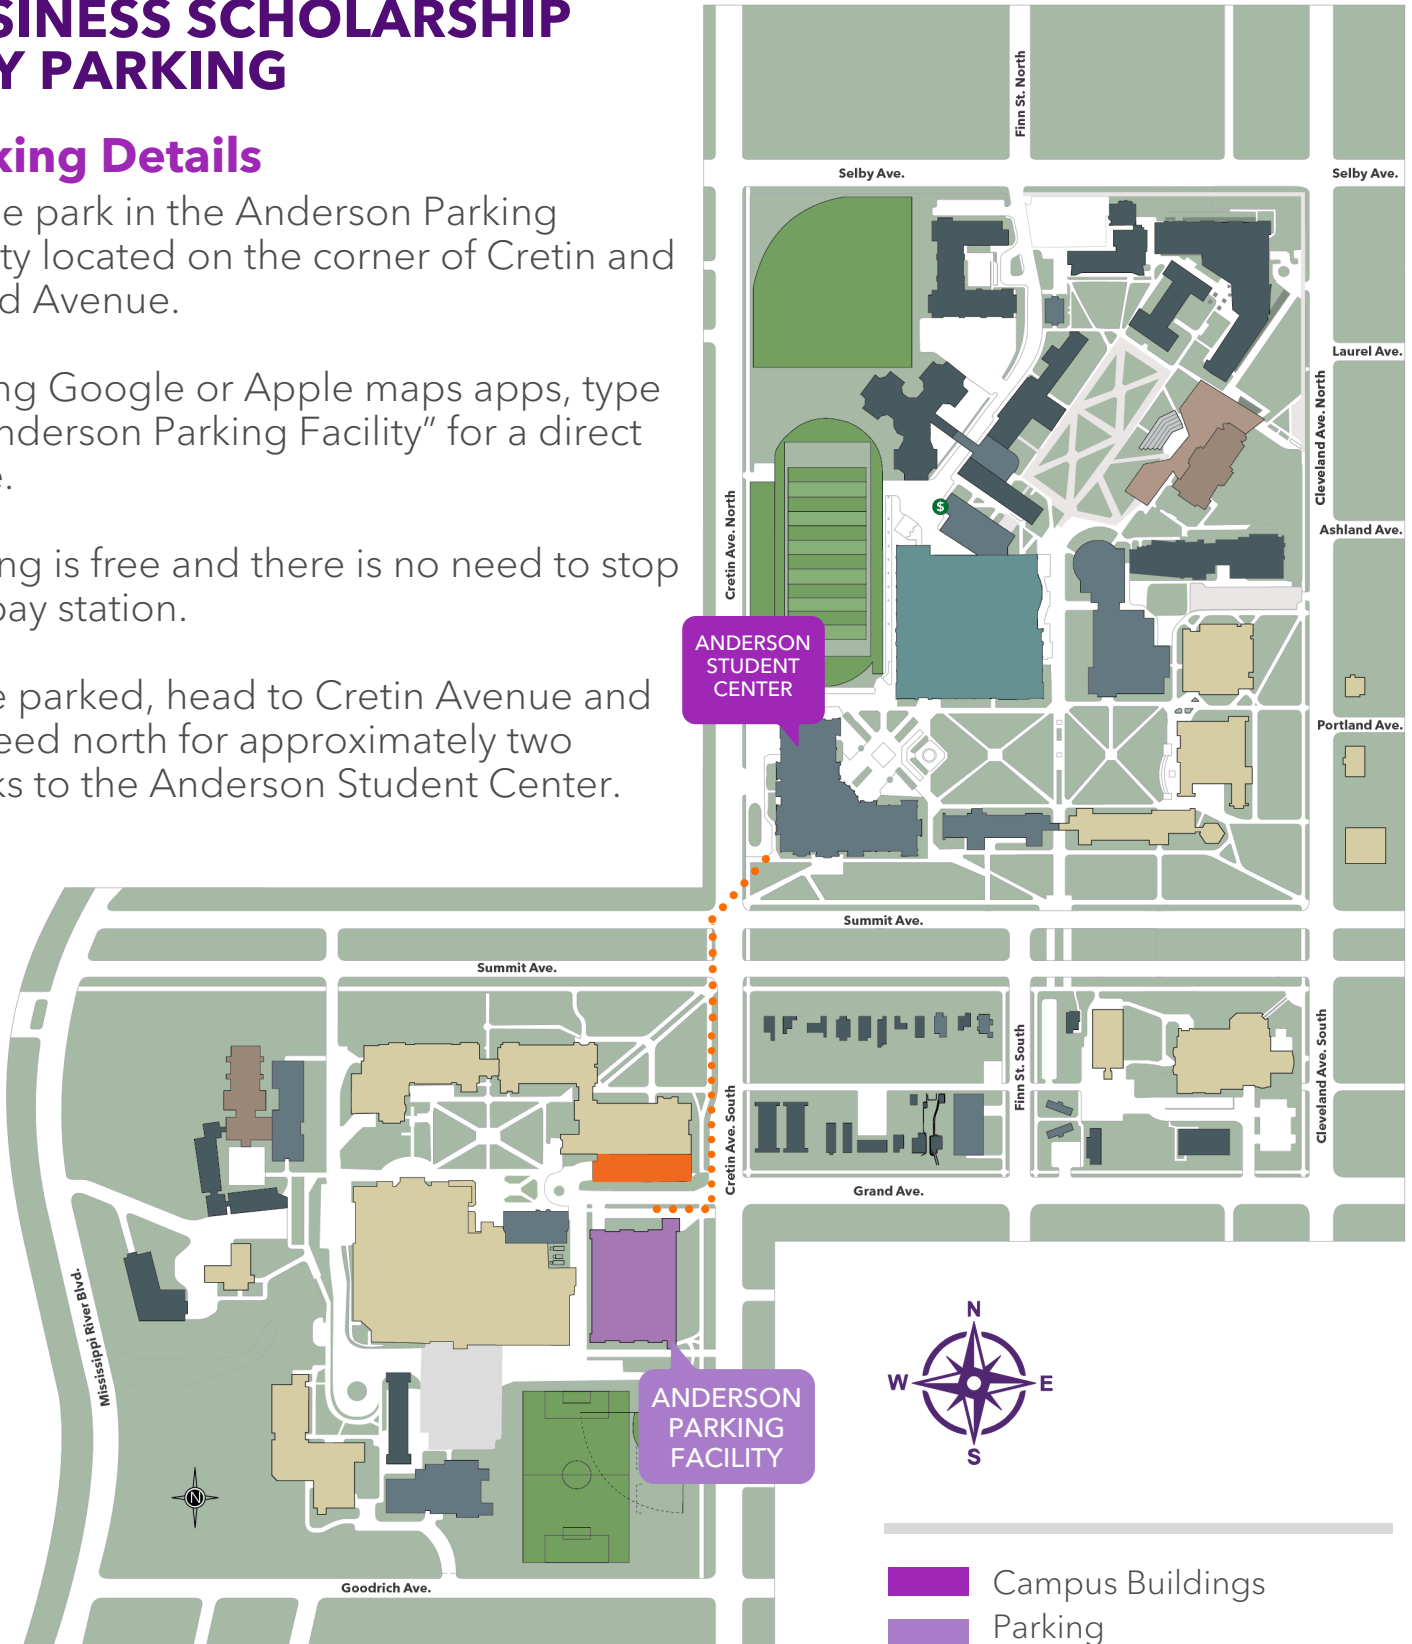

^
To I-94

OPUS COLLEGE OF BUSINESS SCHOLARSHIP DAY PARKING

Parking Details

Please park in the Anderson Parking Facility located on the corner of Cretin and Grand Avenue.

If using Google or Apple maps apps, type in "Anderson Parking Facility" for a direct route.

Parking is free and there is no need to stop at a pay station.

Once parked, head to Cretin Avenue and proceed north for approximately two blocks to the Anderson Student Center.

- Campus Buildings
- Parking
- Construction