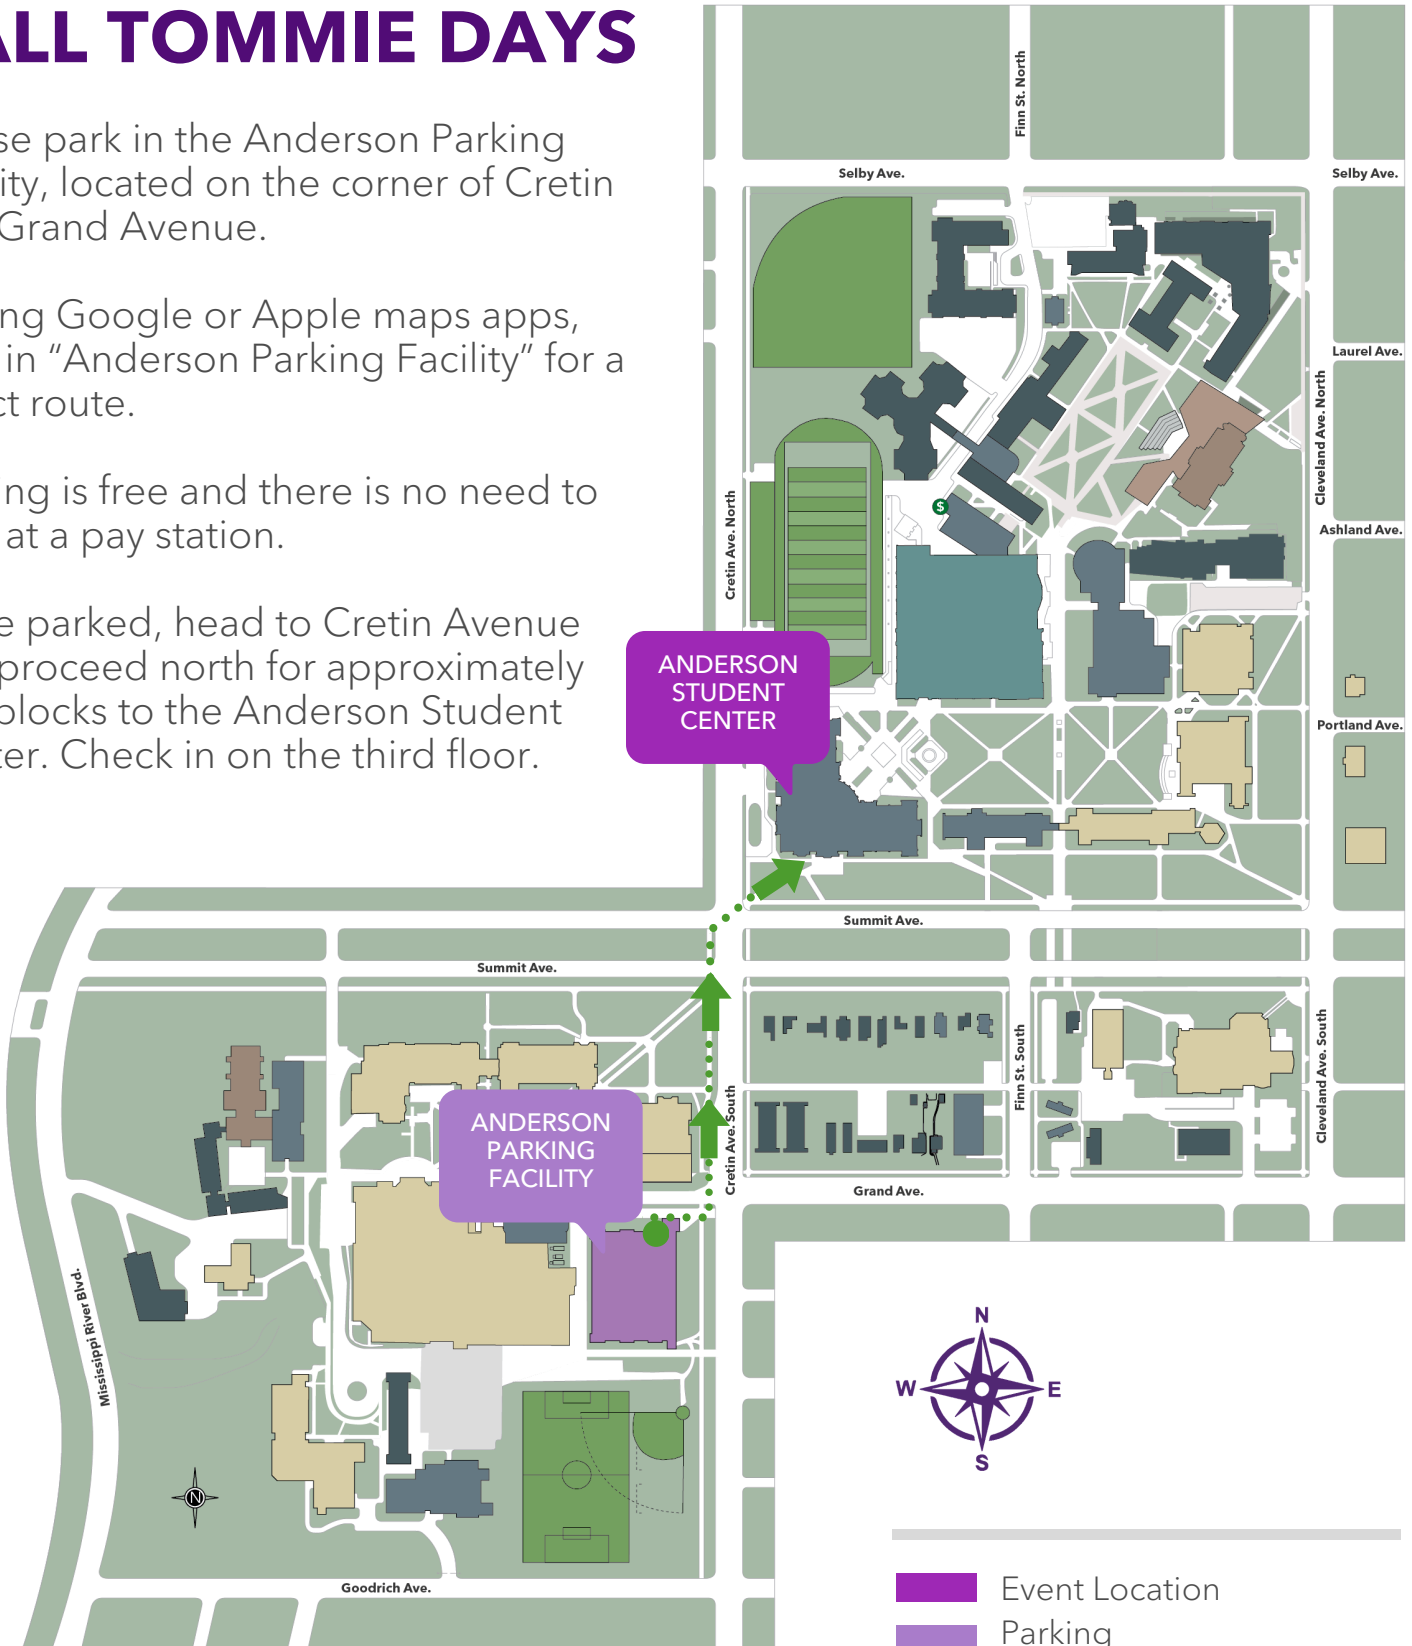

↑  
To I-94

# FALL TOMMIE DAYS

Please park in the Anderson Parking Facility, located on the corner of Cretin and Grand Avenue.

If using Google or Apple maps apps, type in "Anderson Parking Facility" for a direct route.

Parking is free and there is no need to stop at a pay station.

Once parked, head to Cretin Avenue and proceed north for approximately two blocks to the Anderson Student Center. Check in on the third floor.