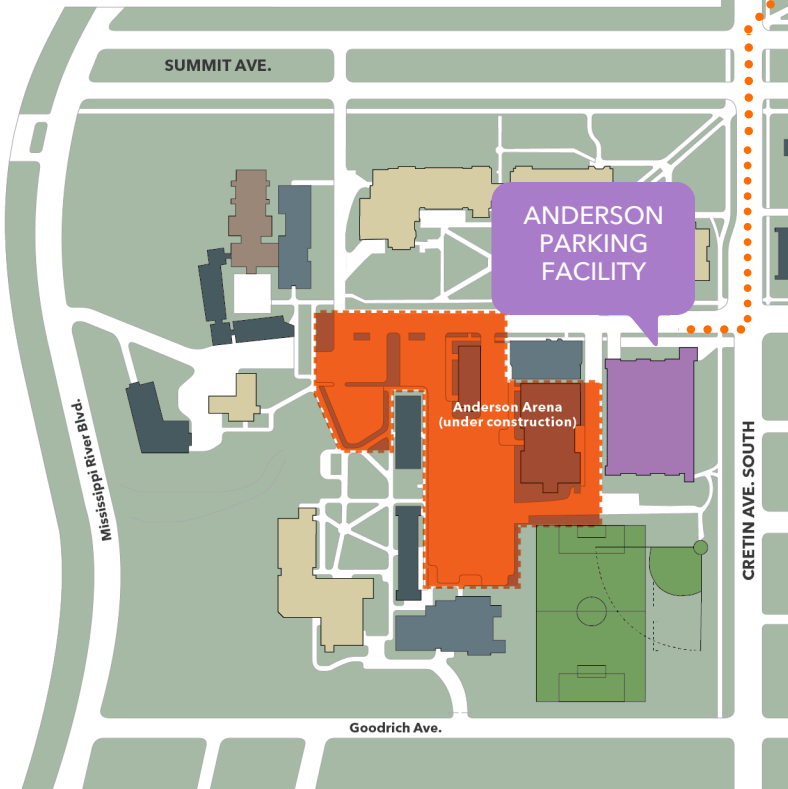

STEM DISCOVERY DAY

Parking Details

Please park in the Anderson Parking Facility, located on the corner of Cretin and Grand Avenue.

If using Google or Apple maps apps, type in "Anderson Parking Facility" for a direct route.

Parking is free and there is no need to stop at a pay station.

Once parked, walk to Cretin Avenue and proceed north for approximately two blocks to the Anderson Student Center.

- Campus Buildings
- Parking
- Construction