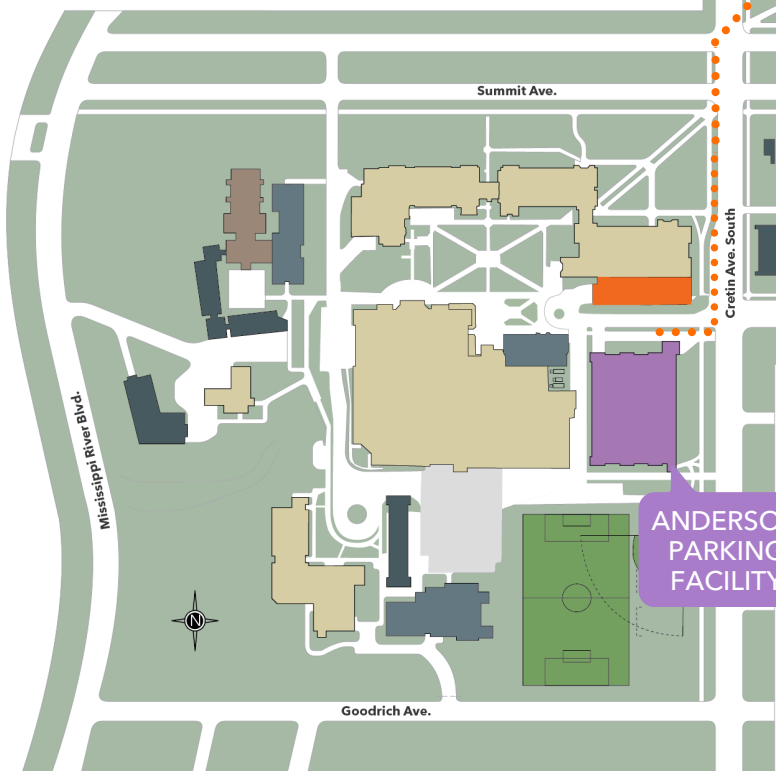

FALL TOMMIE DAYS

Parking Details

Please park in the Anderson Parking Facility, located on the corner of Cretin and Grand Avenue.

If using Google or Apple maps apps, type in "Anderson Parking Facility" for a direct route.

Parking is free and there is no need to stop at a pay station.

Once parked, head to Cretin Avenue and proceed north for approximately two blocks to the Anderson Student Center. Check in on the third floor.