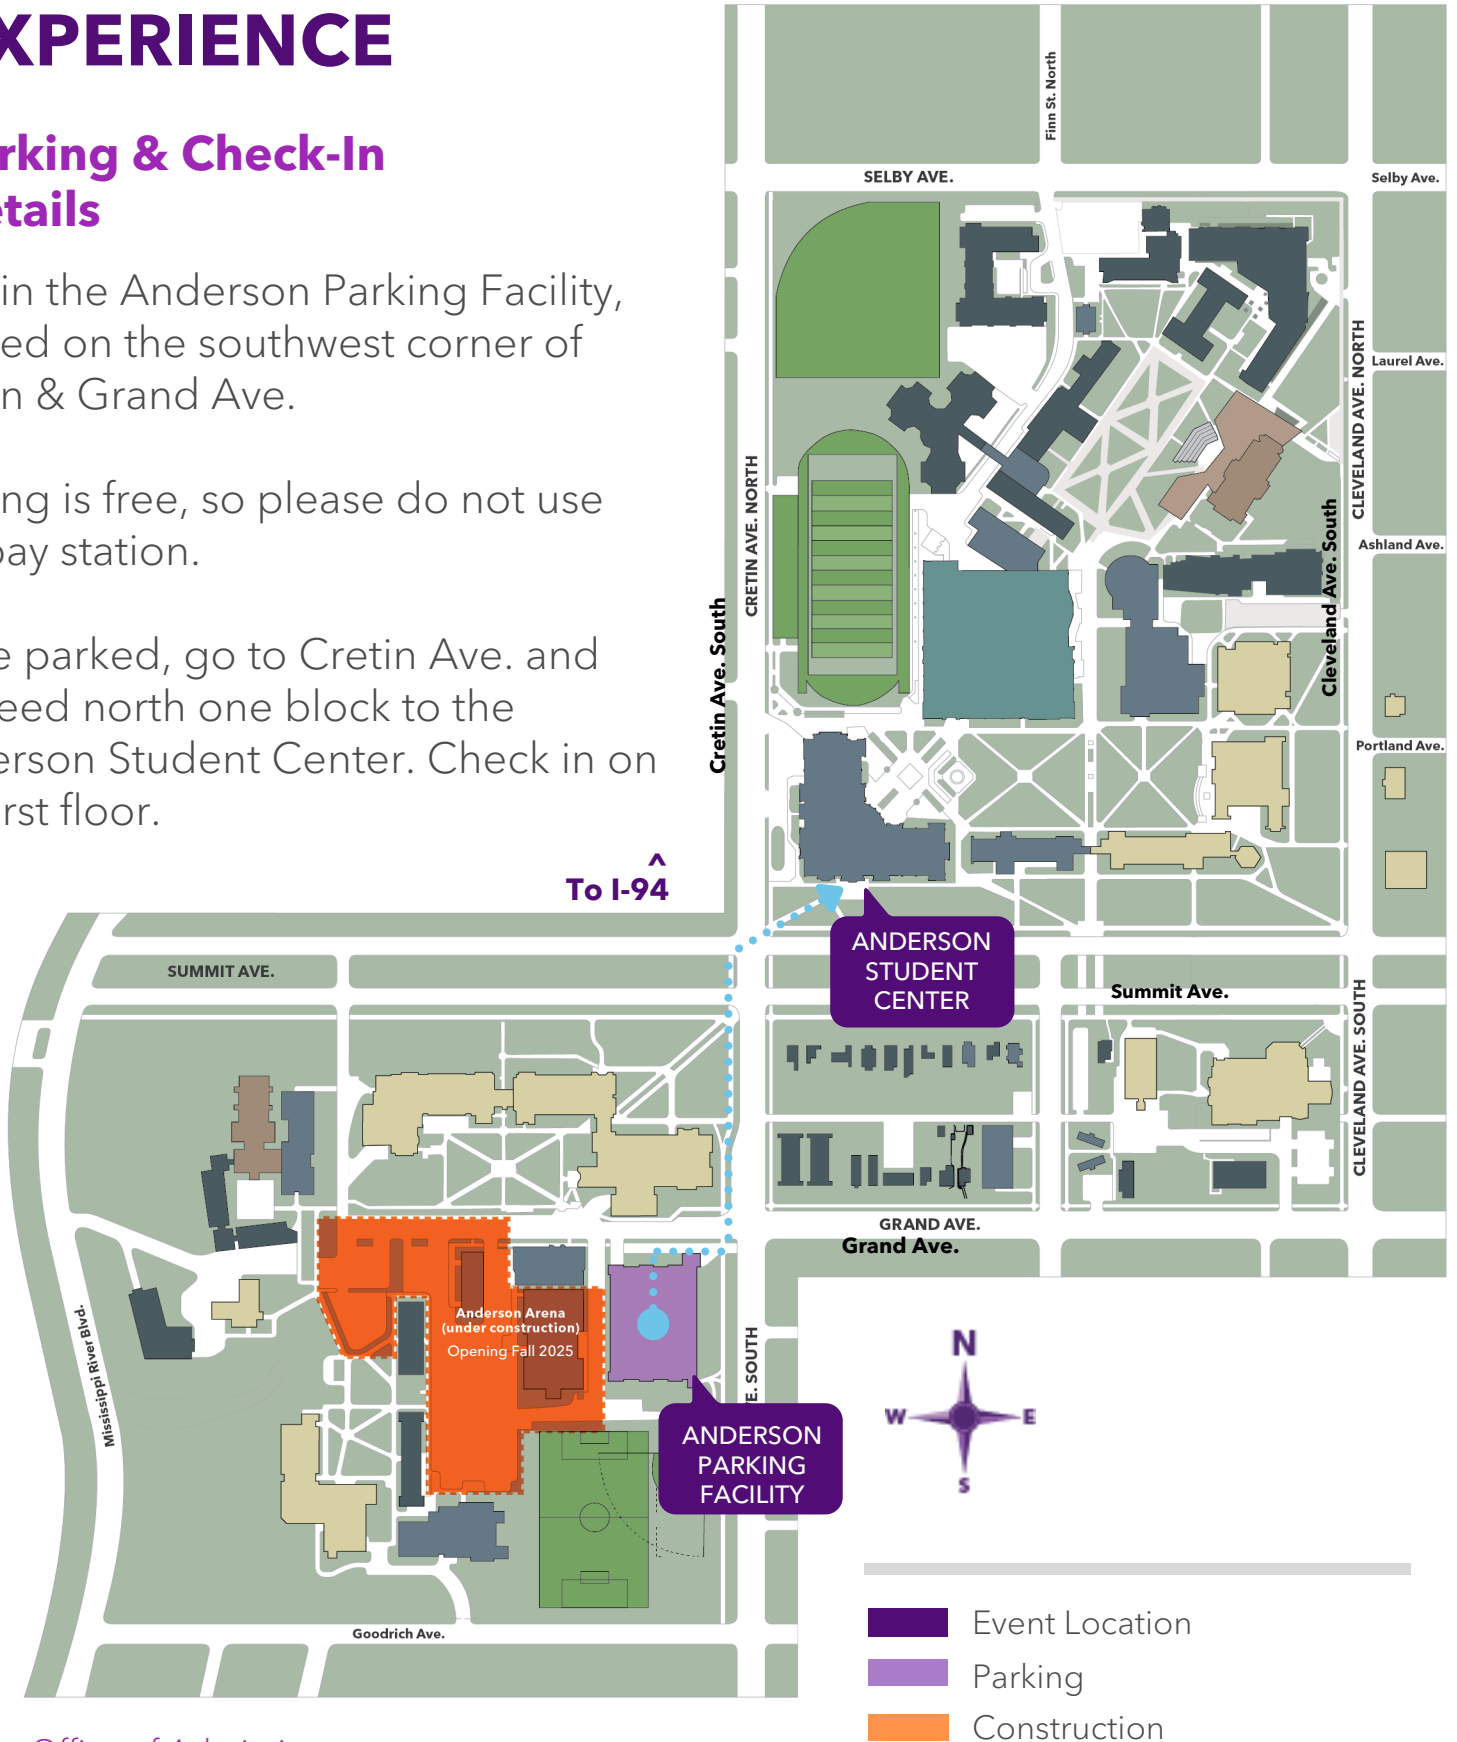

ADMITTED TOMMIE EXPERIENCE

Parking & Check-In Details

Park in the Anderson Parking Facility, located on the southwest corner of Cretin & Grand Ave.

Parking is free, so please do not use the pay station.

Once parked, go to Cretin Ave. and proceed north one block to the Anderson Student Center. Check in on the first floor.