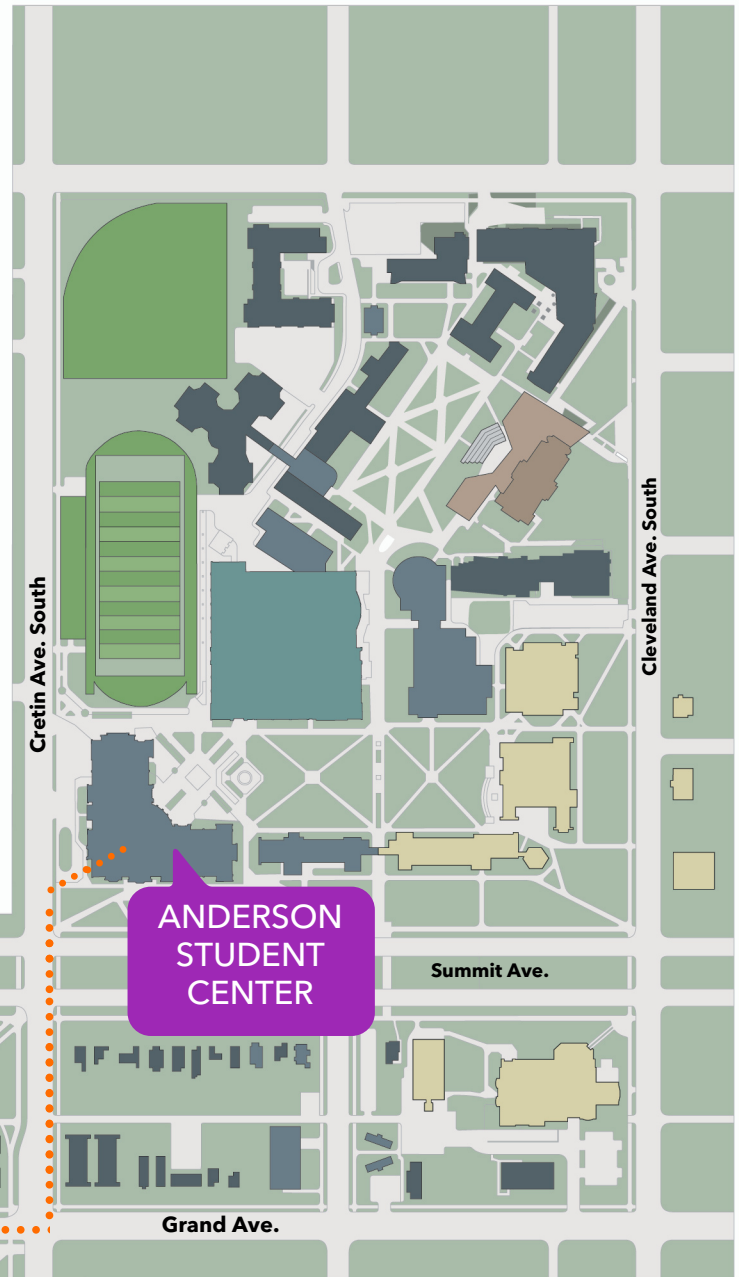

OPUS COLLEGE OF BUSINESS DISCOVERY DAY

Parking Details

Please park in the Anderson Parking Facility located on the corner of Cretin and Grand Avenue.

Anderson Parking Facility is searchable on Google Maps and Apple Maps.

Parking is free and there is no need to stop at a pay station.

Once parked, walk to Cretin Avenue and proceed north for approximately two blocks to the Anderson Student Center. Check in on the third floor.

^
To I-94

Produced by the University of St. Thomas
Map updated May 2021

- Campus Buildings
- Parking

Office of Admissions

Mail 5017 | 2115 Summit Ave., St. Paul, Minnesota 55105 | stthomas.edu/fr
(651) 962-6150 | (800) 328-6819, Ext. 2-6150