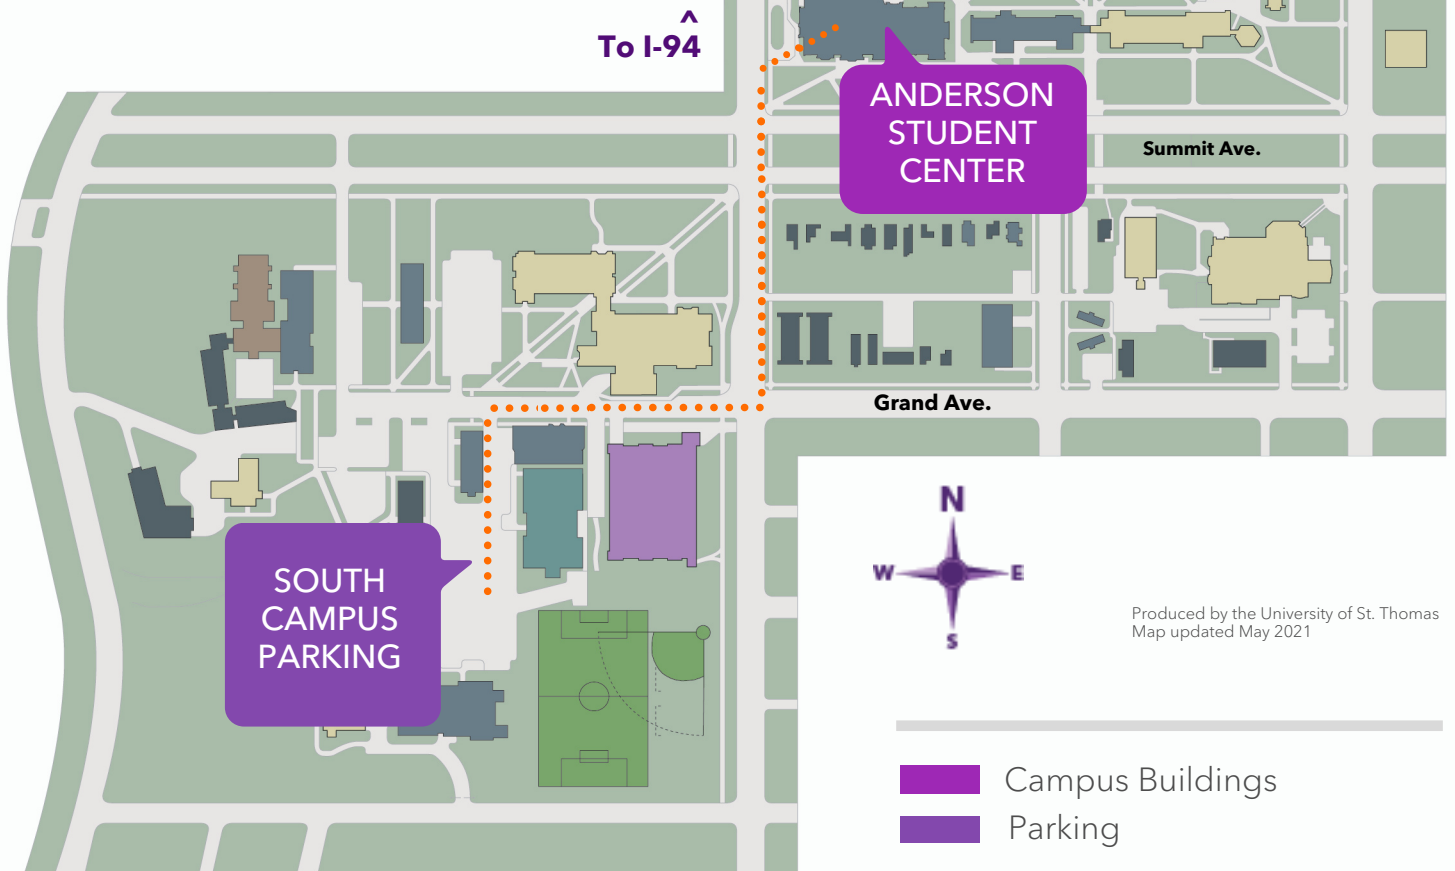

## Parking Details

Please park in Lot O, a surface lot located on the corner of Cretin and Grand Avenue.

If using Google or Apple maps apps, type in "Anderson Parking Facility," a nearby building.

Parking is free and there is no need to stop at a pay station.

Once parked, walk to Cretin Avenue and proceed north for approximately two blocks to the Anderson Student Center. Check in on the third floor.