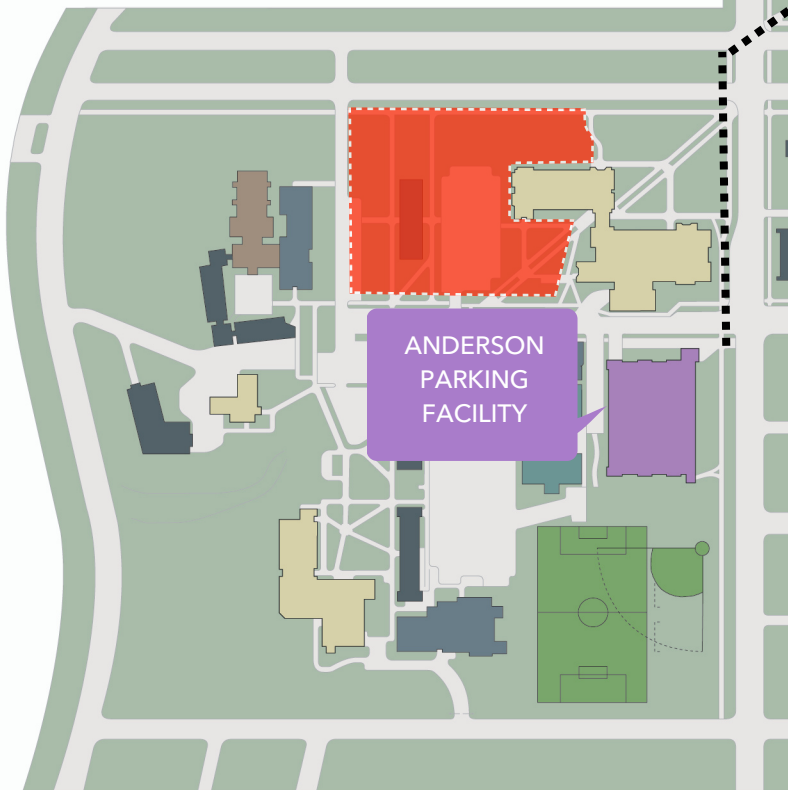

ENGINEERING DAYS

Visitor Parking

Parking is available in the Anderson Parking Facility located on the corner of Cretin Avenue and Grand Avenue. Park in any available space.

Proceed to the Pay Station in the lobby and enter your license plate number. Use code USTVISIT24 for free parking. We suggest inputting 4 hours when prompted about time on campus.

Event Check-In

The event is located on the third floor of the Anderson Student Center in our Woulfe Alumni Hall. Check-in opens at 12:45 p.m. and the event begins at 1:30 p.m.

^
To I-94

Produced by the University of St. Thomas
Map updated May 2023