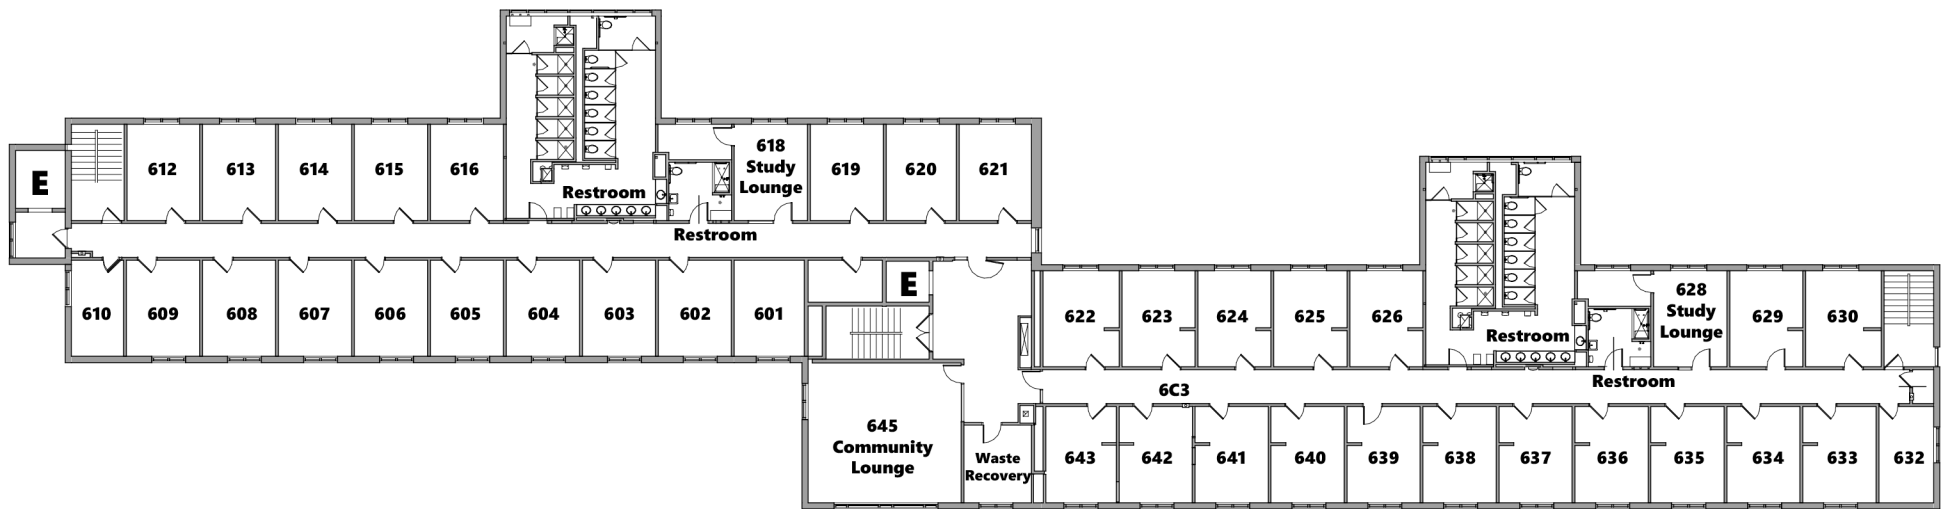

# DOWLING RESIDENCE HALL

## SIXTH LEVEL

Upper Quad

**LEGEND**

 ELEVATOR

0' 10' 25' 50'