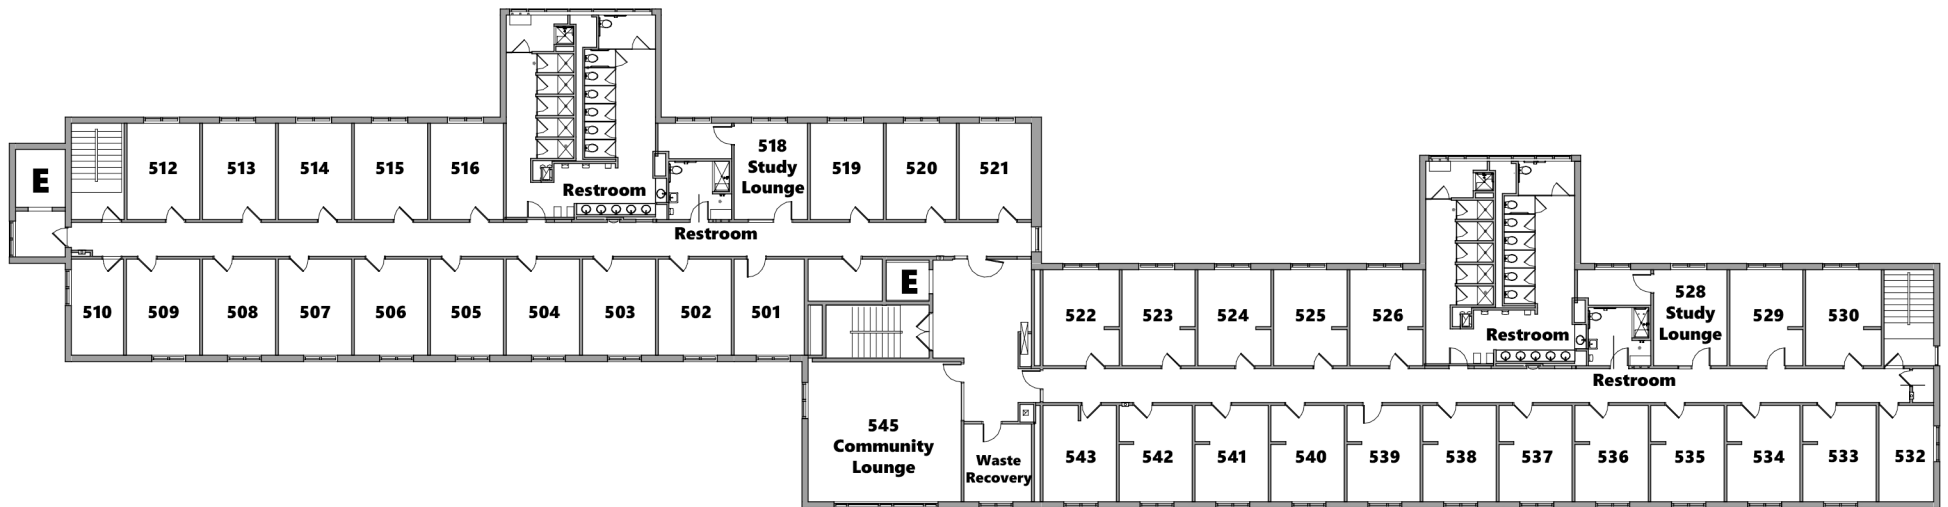

# DOWLING RESIDENCE HALL

## FIFTH LEVEL

◀ Brady

Upper Quad  
▼

**LEGEND**

**E** ELEVATOR

0' 10' 25' 50'