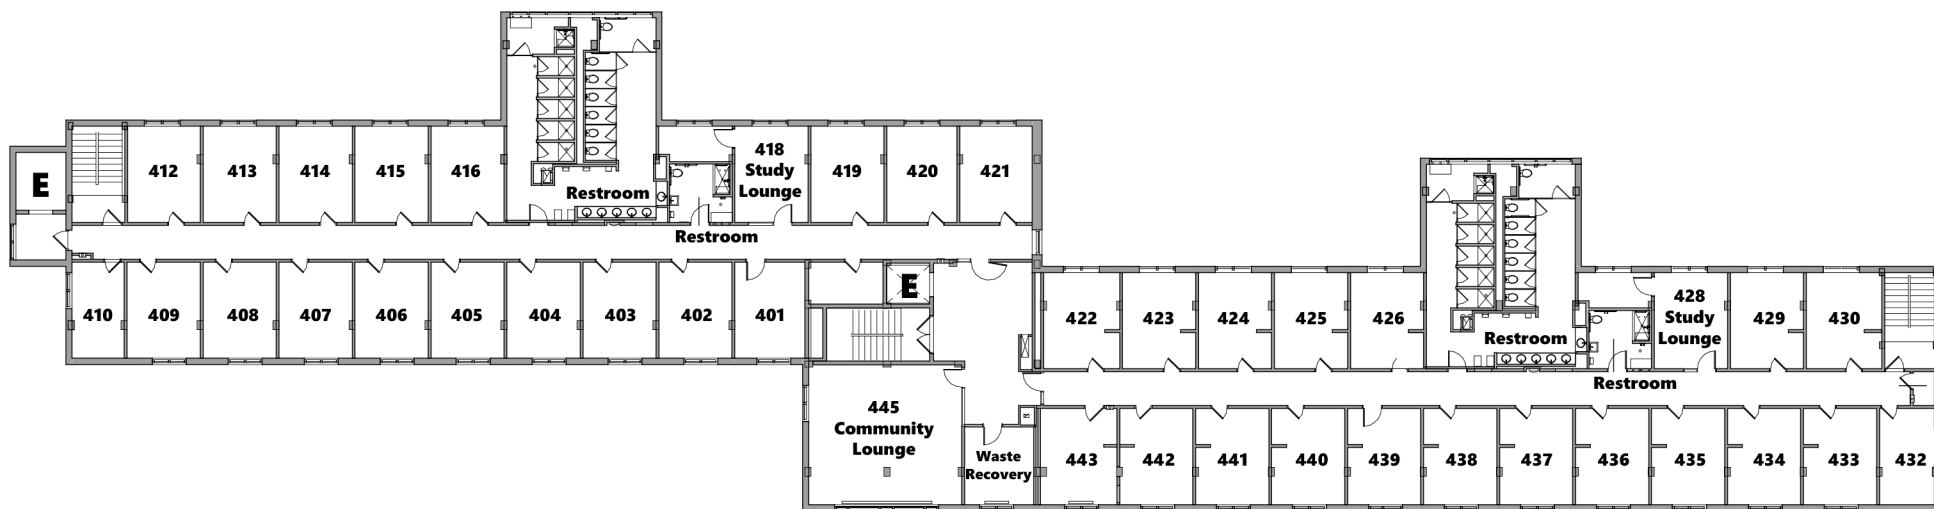

DOWLING RESIDENCE HALL

FOURTH LEVEL

◀ Brady

Upper Quad
▼

LEGEND

E ELEVATOR

0' 10' 25' 50'