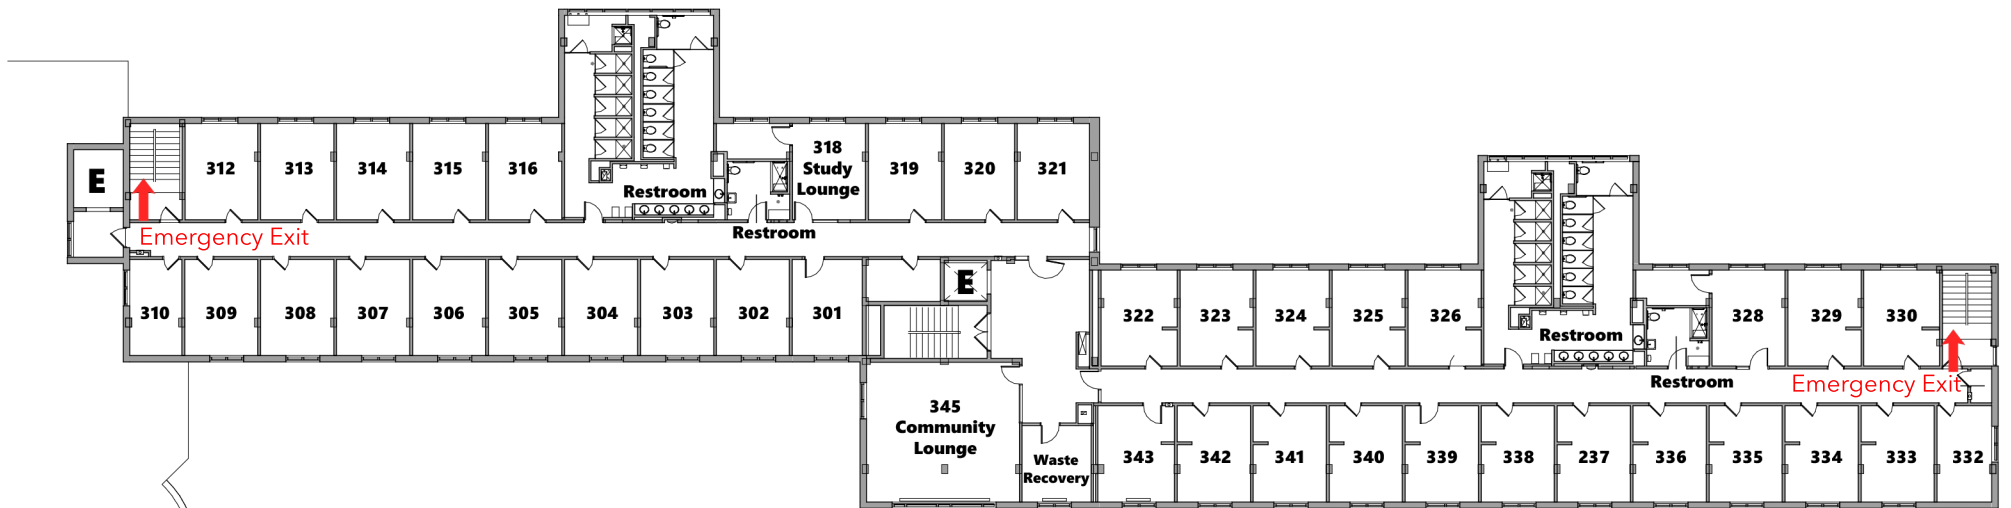

DOWLING RESIDENCE HALL

THIRD LEVEL

Brady

Upper Quad

LEGEND

E ELEVATOR

0' 10' 25' 50'