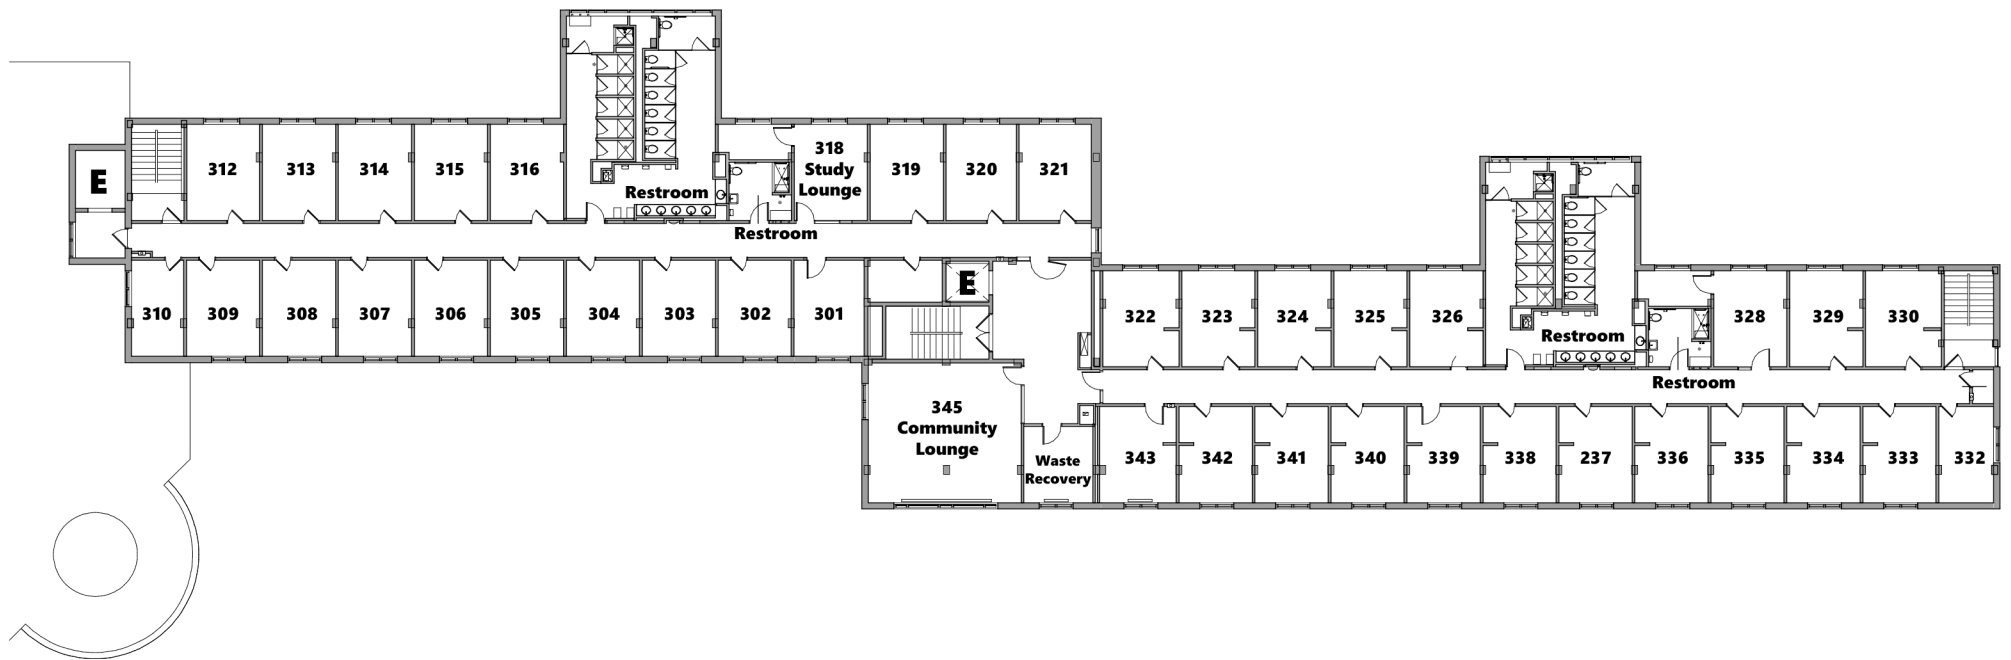

DOWLING RESIDENCE HALL

THIRD LEVEL

◀ Brady

Upper Quad
▼

LEGEND

E ELEVATOR

0' 10' 25' 50'