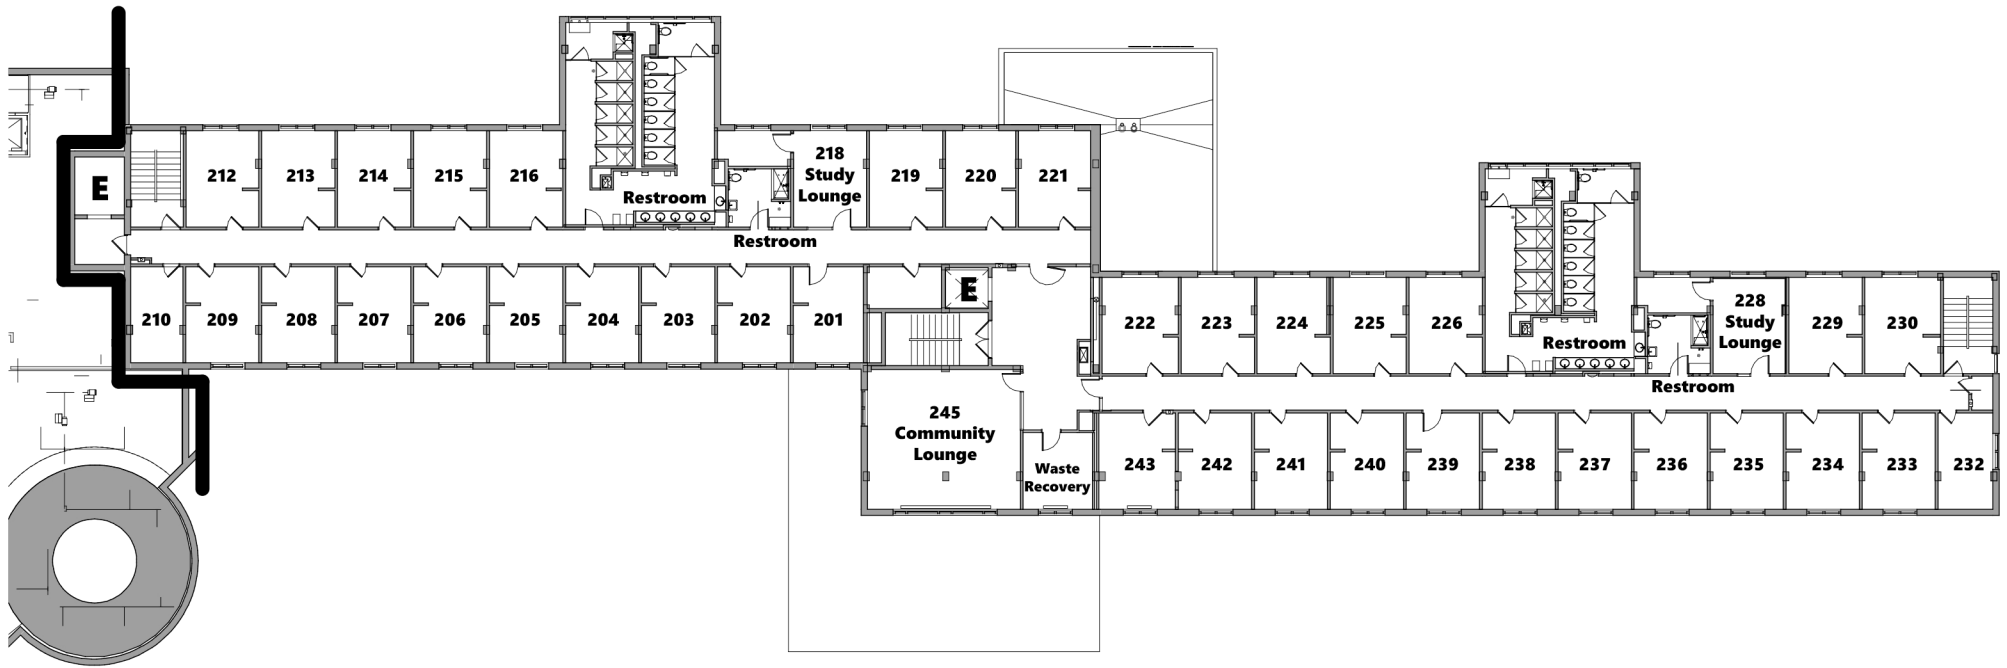

DOWLING RESIDENCE HALL

SECOND LEVEL

◀ Brady

Upper Quad
▼

LEGEND

E ELEVATOR

0' 10' 25' 50'