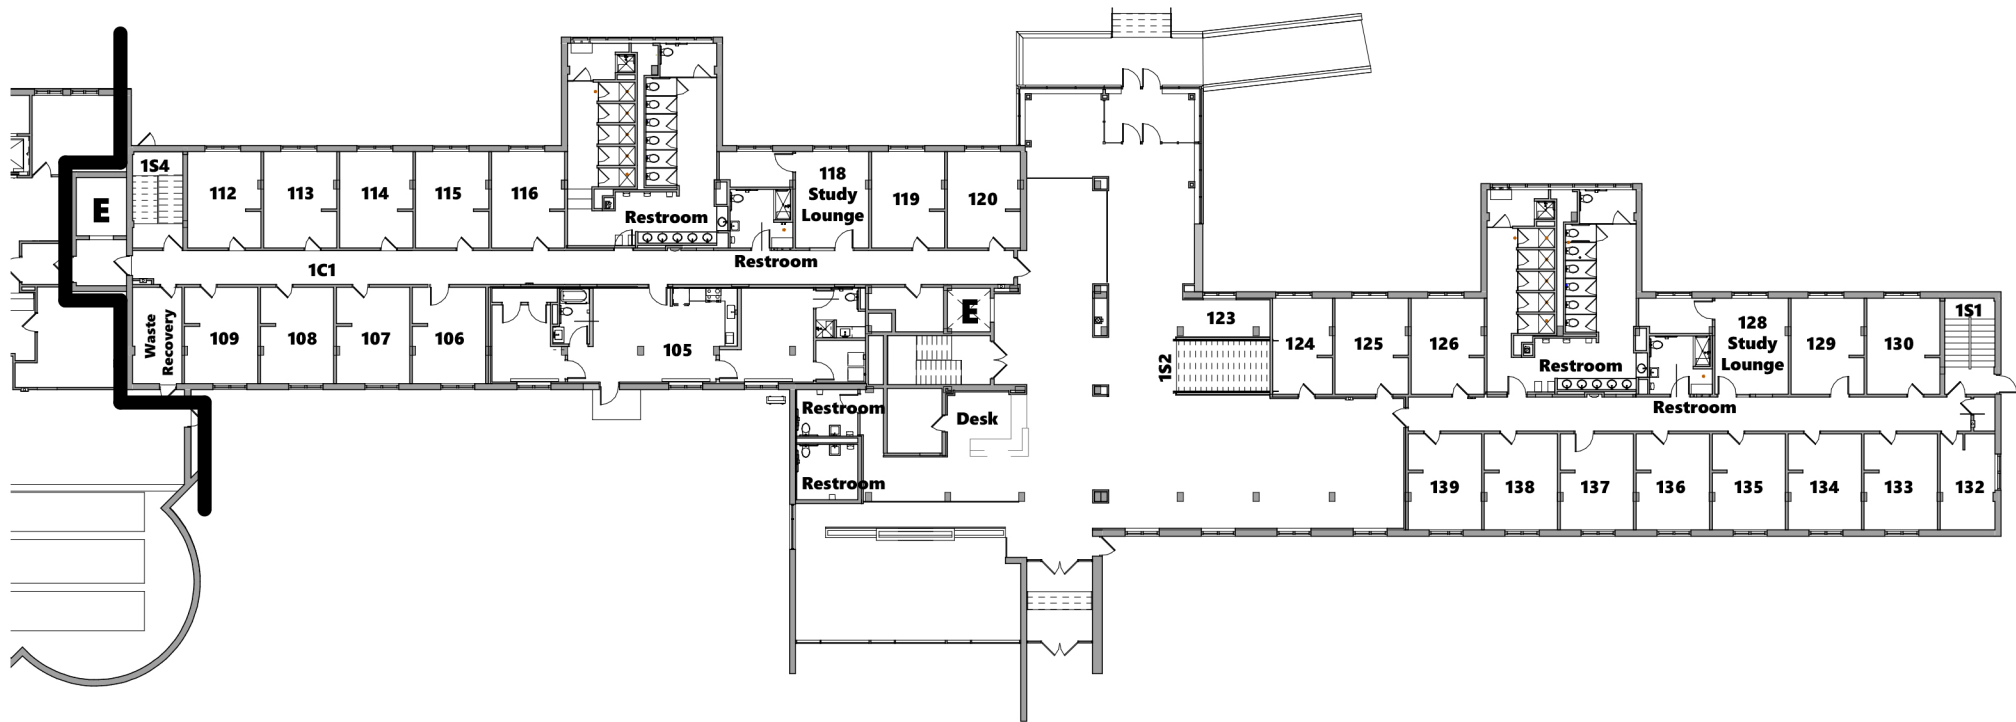

DOWLING RESIDENCE HALL

FIRST LEVEL

◀ Brady

Upper Quad
▼

LEGEND

E ELEVATOR

0' 10' 25' 50'