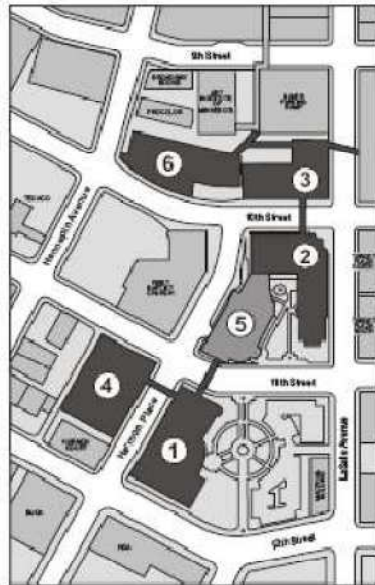

University of St. Thomas Minneapolis Campus Map

Wednesday Lecture Series programs take place in Terrence Murphy Hall Room 260 (Thornton Auditorium); the March Lunch'n Explore program will take place in Opus Hall Room 201 (The Great Room).

1. Minneapolis School of Law
2. Terrence Murphy Hall
3. Opus Hall
4. Parking at 11th Street and Harmon Place
5. Schulze Hall
6. West Metropolitan Education Program (with underground parking garage)

On the Minneapolis Campus, the UST shuttle bus is caught on Harmon Place between buildings 2 and 5.