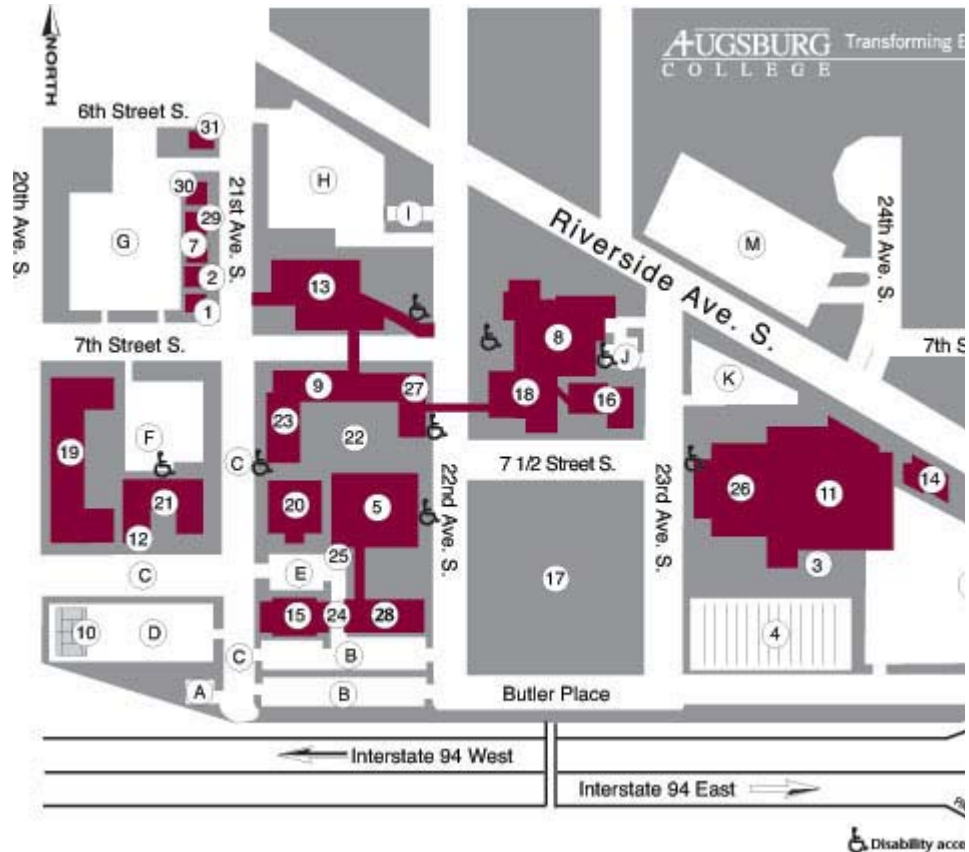

About Augsburg

Augsburg College > About Augsburg

Fast Facts
Campus Map
Directions to Campus

Academic Offerings

Admissions

Campus Life
- Athletics
- Fine Arts
- International Programs
- Service, Work, Learning
- Residence Life
- Student Services
- Student Organizations
- Spiritual Expression

Quick Links

Augsburg College

Augsburg College Campus Map and Parking Information

Parking Information:

- A. Visitor Parking
- B. Resident Parking
- C. Commuter Parking
- D. Faculty/Staff/Commuter/Resident Parking
- E. Resident Parking
- F. Resident Parking
- G. Faculty/Staff Parking
- H. Faculty/Staff Parking
- I. Visitor/Admissions Parking
- J. Faculty/Staff Parking
- K. Commuter Parking
- L. Faculty/Staff/Commuter/Visitor Parking
- M. Fairview-University Parking Ramp

Get detailed parking information on the Department of Public Safety's website:
www.augsburg.edu/dps

College Map Information

1. Center for Counseling and Health Prom
2. Weekend and Graduate Admissions
3. Air Structure Entrance (Nov. - March)
4. Edor-Nelson Athletic Field and Seasona Structure
5. Christensen Center and Day Admissions
6. Commercial space
7. General office space
8. Foss, Lobeck, Miles, Center for Worship Communication
9. Sverdrup Hall
10. Husby-Strommen Tennis Courts
11. Ice Arena
12. Public Relations and Communication
13. Lindell Library
14. Maintenance and Grounds Shop
15. Mortensen Hall
16. Murphy Place
17. Murphy Park
18. Music Hall
19. New Residence Hall
20. Old Main
21. Anderson Hall

- 22. Quad
- 23. Science Hall
- 24. Public Safety Communications Center
- 25. Shipping and Receiving
- 26. Si Melby Hall
- 27. Sverdrup-Oftedal Memorial Hall
- 28. Urness Hall
- 29. Faculty Guest House
- 30. StepUP House
- 31. General office space