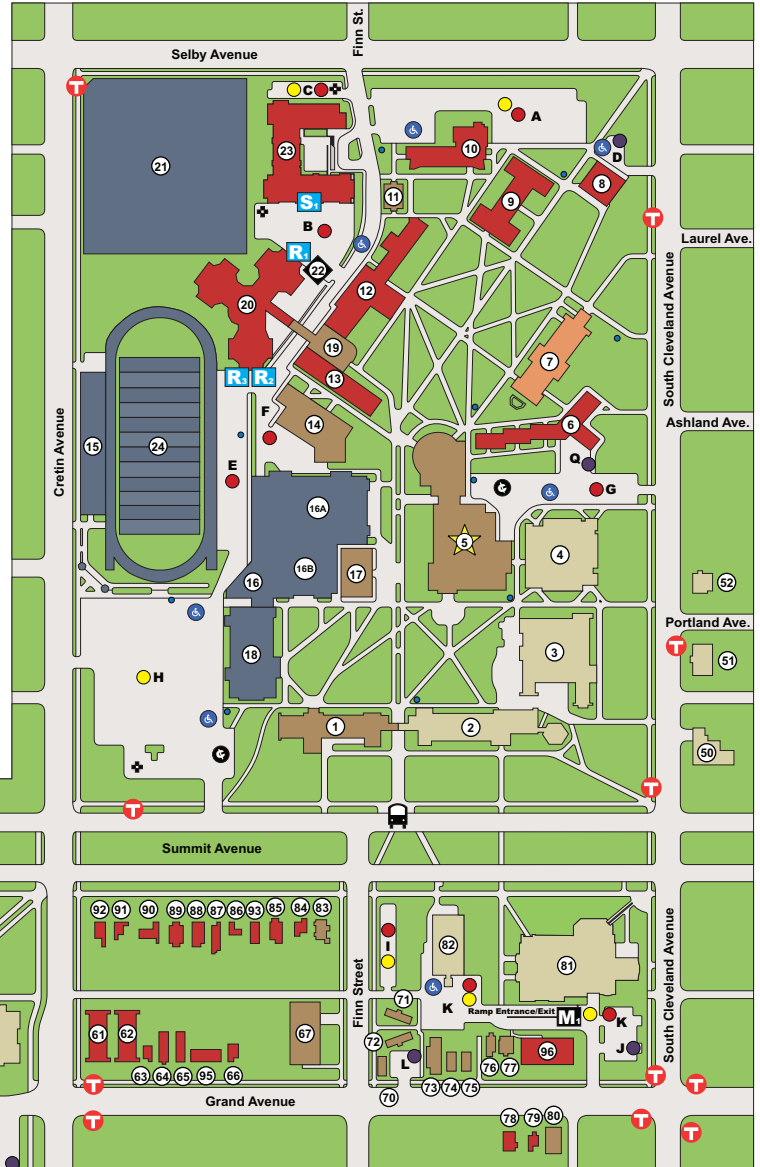

72. Admissions Office, (32F) 32 South Finn
11. Alumni and Constituent Relations, (ACR)
1. Aquinas Hall, (AQU) ▲
33. Binz Refectory, (BIN) ◆
31. Brady Educational Center, (BEC) ▲
13. Brady Hall, (BRA) ◆
46. Byrne Residence, (BYR) ◆
  (Archdiocese of St. Paul/Minneapolis)
7. Chapel of St. Thomas Aquinas, (CHA) ▲
67. Child Development Center / Student Residence ◆
- 16A. Coughlan Field House, (PHY) ◆
37. Cretin Hall, (CRE)
83. Development Office, (DEV)
12. Dowling Hall, (DOW) ◆
6. Faculty Residence, (FCR) ◆
17. Foley Theater, (FOL) ▲
32. Grace Hall, (GRA) ◆
47. Greenhouse, (GRH) ◆
48. Grotto ◆
35. Interim Parking (Tennis Courts) ◆
9. Ireland Hall, (IRE)
45. Archbishop Ireland Memorial Library, (IRL)
8. John Paul II Hall, (JP2) ◆
19. Koch Commons, (KOC) ◆
41. Loras Hall, (LOR) ▲
36. McCarthy Gym and Natatorium, (MCG)
81. McNeely Hall, Future (MCH) ◆
20. Morrison Hall, (MOR) ◆
5. Murray-Herrick Campus Center, (MHC) ◆
21. North Athletic Fields, (NAF) ◆
4. O'Shaughnessy Educational Center, (OEC) ◆
18. O'Shaughnessy Hall, (OSH) ◆
15. O'Shaughnessy Stadium, (STA) ▲
3. O'Shaughnessy-Frey Library Center, (LIB) ◆
40. O'Shaughnessy Science Hall, (OSS) ◆
39. Owens Science Hall, (OWS) ◆
24. Palmer Athletic Field, (PAF) ◆
16. Physical Education Center, (PHY) ◆
14. Physical Plant, (PHP) ◆
22. Public Safety Office ◆
2. Roach, John R.
  Center for the Liberal Arts, (JRC) ◆
49. Sabo Plaza ◆
- 16B. Schoenecker Arena, (PHY) ◆
42. School of Divinity, (SOD) ◆
23. Selby Residence, (SAR) ◆
44. Seminary Residence, (SEM) ◆
  St. Paul Seminary School of Divinity
38. Service Center, (SER) ◆
50. Sitzmann Hall, (55S)
34. South Athletic Fields, (SAF)
10. St. John Vianney Seminary, (SJV) ◆
43. St. Mary's Chapel, (SMC)
  St. Paul Seminary
  School of Divinity ◆
82. Summit Classroom Building, (SCB)
51. 44 S. Cleveland Avenue, (44C)
80. 2076 Grand Avenue, (76G)
79. 2080 Grand Avenue, (80G)
78. 2084 Grand Avenue, (84G)
96. 2085/87 Grand Avenue, (85G)
77. 2091 Grand Avenue, (91G)
76. 2093 Grand Avenue, (93G)
75. 2097 Grand Avenue, (97G) ◆
74. 2103 Grand Avenue, (03G)
73. 2109 Grand Avenue, (09G)
70. 2117/19 Grand Avenue, (19G)
- Parking Services
66. 2143 Grand Avenue, (43G)
95. 2151 Grand Avenue, (51G)
65. 2159 Grand Avenue, (59G)
64. 2163 Grand Avenue, (63G)
63. 2167 Grand Avenue, (67G)
62. 2171 Grand Avenue, (71G)
61. 2175 Grand Avenue, (75G)
52. 2057 Portland Avenue, (57P)
71. 30 South Finn Street, (30F)
72. 32 South Finn Street, (32F)
84. 2130 Summit Avenue, (30S)
85. 2134 Summit Avenue, (34S)
93. 2140 Summit Avenue, (40S)
86. 2144 Summit Avenue, (44S)
87. 2150 Summit Avenue, (50S)
88. 2154 Summit Avenue, (54S)
89. 2156 Summit Avenue, (56S)
90. 2166 Summit Avenue, (66S)
91. 2170 Summit Avenue, (70S)
92. 2174 Summit Avenue, (74S)

KEY

- Campus Information Window
- Accessible Parking
- Accessible Building
- Partially Accessible Building
- Emergency Telephone
- Parking Meters
- Motorcycle Parking
- Designated Parking Lots (Lots A-Y)
- Underground Parking Ramps (R1 and R3 are restricted to residential parking only)
- Metro Transit Bus Stop
- St. Thomas / ACTC Bus Stop

- Academic
- Administrative/Support
- Residential
- Sports/Recreation
- Religious