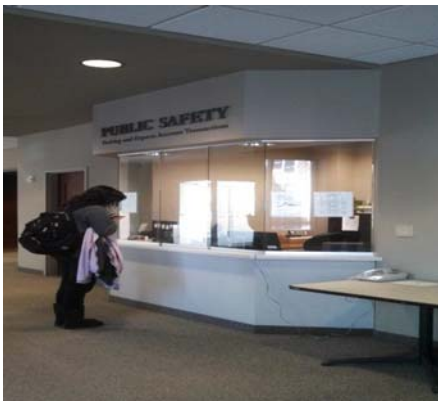

Navigation Guide from 11th and Harmon Parking Ramp to Executive Education

1. Enter the skyway on the 2nd floor of the 11th and Harmon Ramp.

2. Walk through first skyway and you will walk past Public Safety Desk.