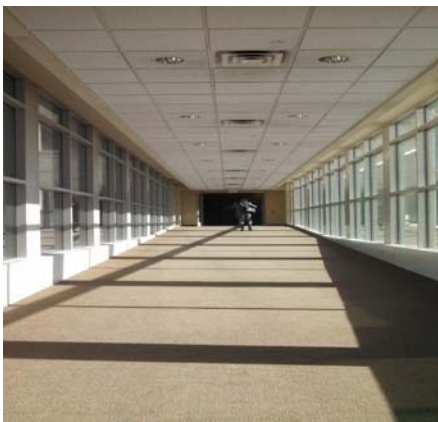

Navigation Guide from 11th and Harmon Parking Ramp to Executive Education

1. Enter the skyway on the 2nd floor of the 11th and Harmon Ramp.

2. Walk through first skyway and you will walk past Public Safety Desk.

3. Veer to the left and take the next skyway over 11th Street.

4. You will walk into Schulze Hall, keep walking and you will see the cafeteria, Food for Thought.

5. You will continue to walk past Food for Thought, turn to the right.

6. Turn left through the doorway under the Food for Thought sign, you will then be in Terrence Murphy Hall.

7. Once you reach the staircase, you are in the atrium. Go down the stairs towards the security desk on the right. (Elevators are available on the 2nd floor atrium, to the right of the stairs.)