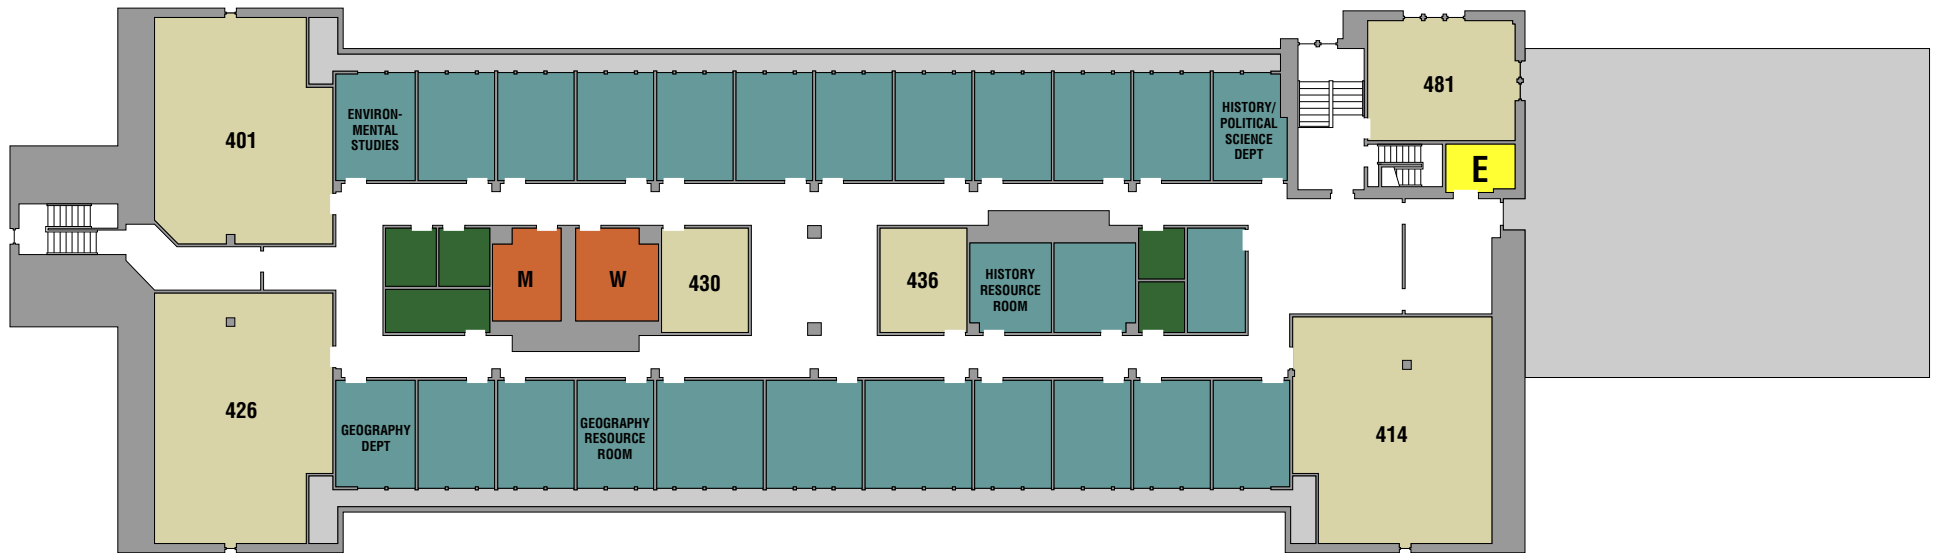

JOHN R. ROACH CENTER FOR THE LIBERAL ARTS LEVEL FOUR

LEGEND

 OFFICE SPACE	 STORAGE OR CUSTODIAL
 CLASSROOM	 RESTROOM
 COMMON AREA	 OTHER
 HOUSING	 ELEVATOR

Produced by: tonnhaus design
www.tonnhaus.com

0 10 25 50 feet