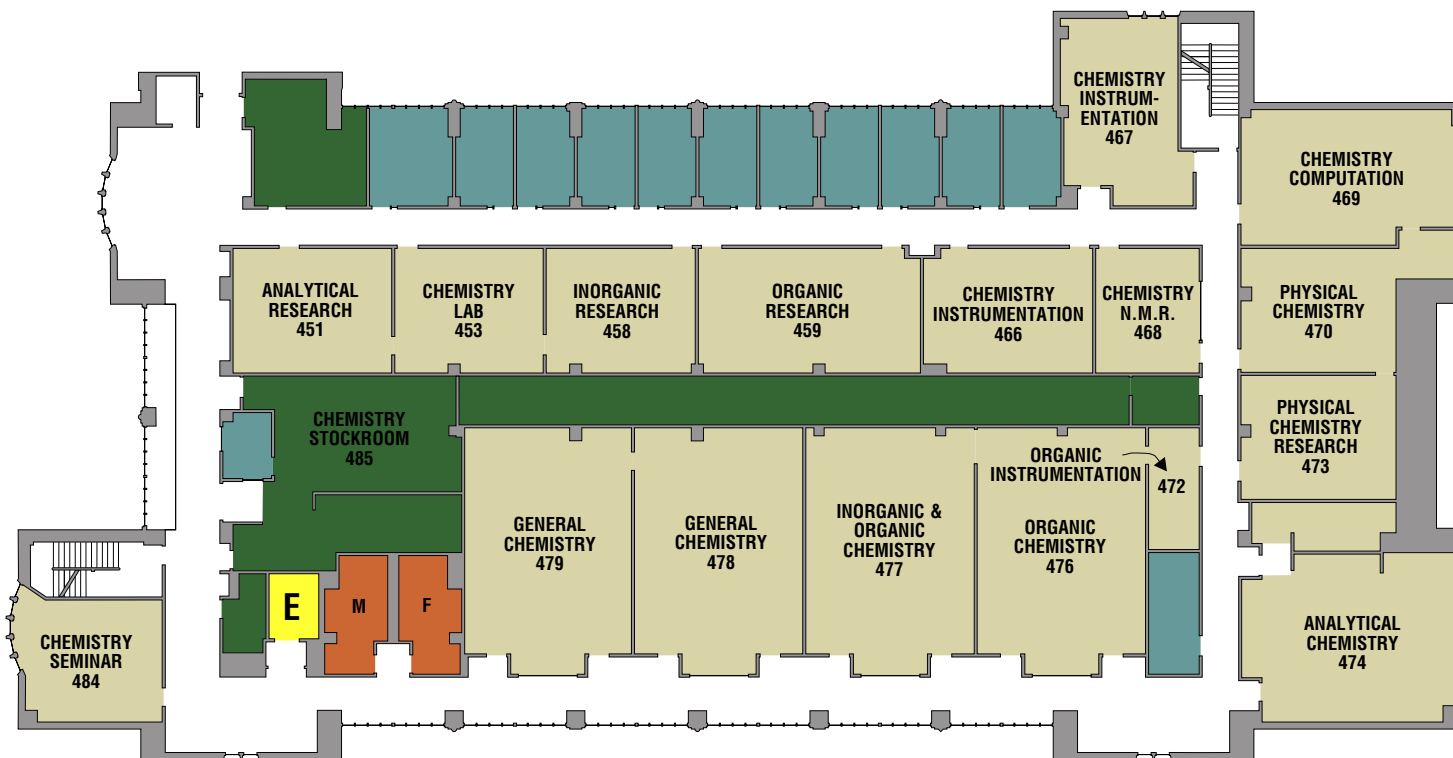

OWENS SCIENCE HALL

LEVEL FOUR

0 10 25 50 feet