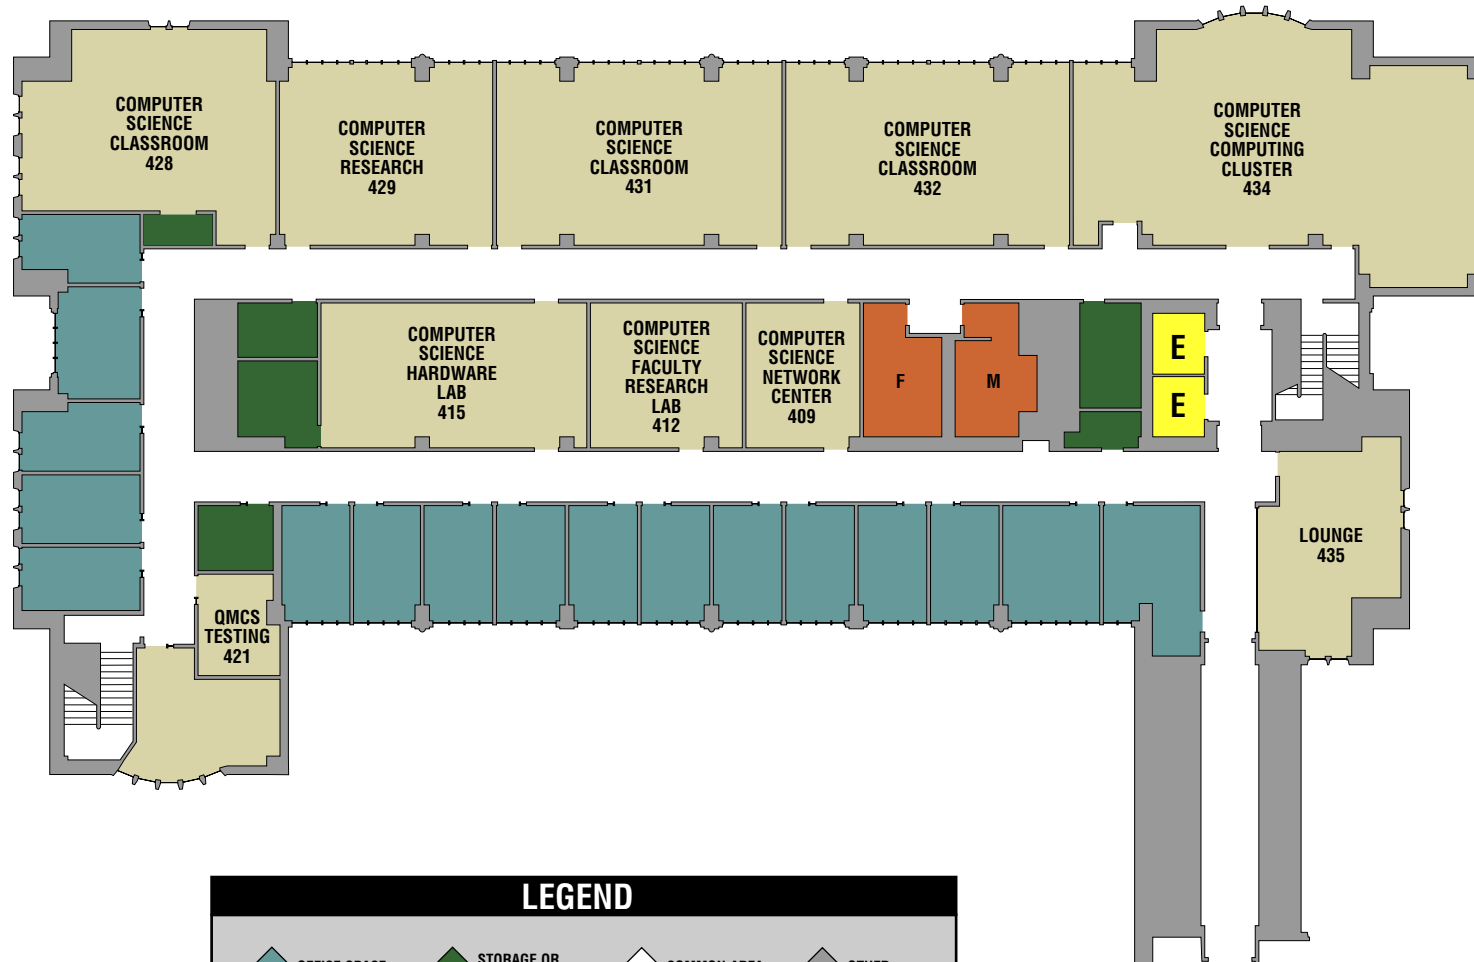

# O'SHAUGHNESSY SCIENCE CENTER

## LEVEL FOUR

**LEGEND**

 OFFICE SPACE	 STORAGE OR CUSTODIAL	 COMMON AREA	 OTHER
 MEETING ROOMS OR CLASSROOMS	 RESTROOM	 HOUSING	 ELEVATOR

Produced by: tonnhaus design    www.tonnhaus.com