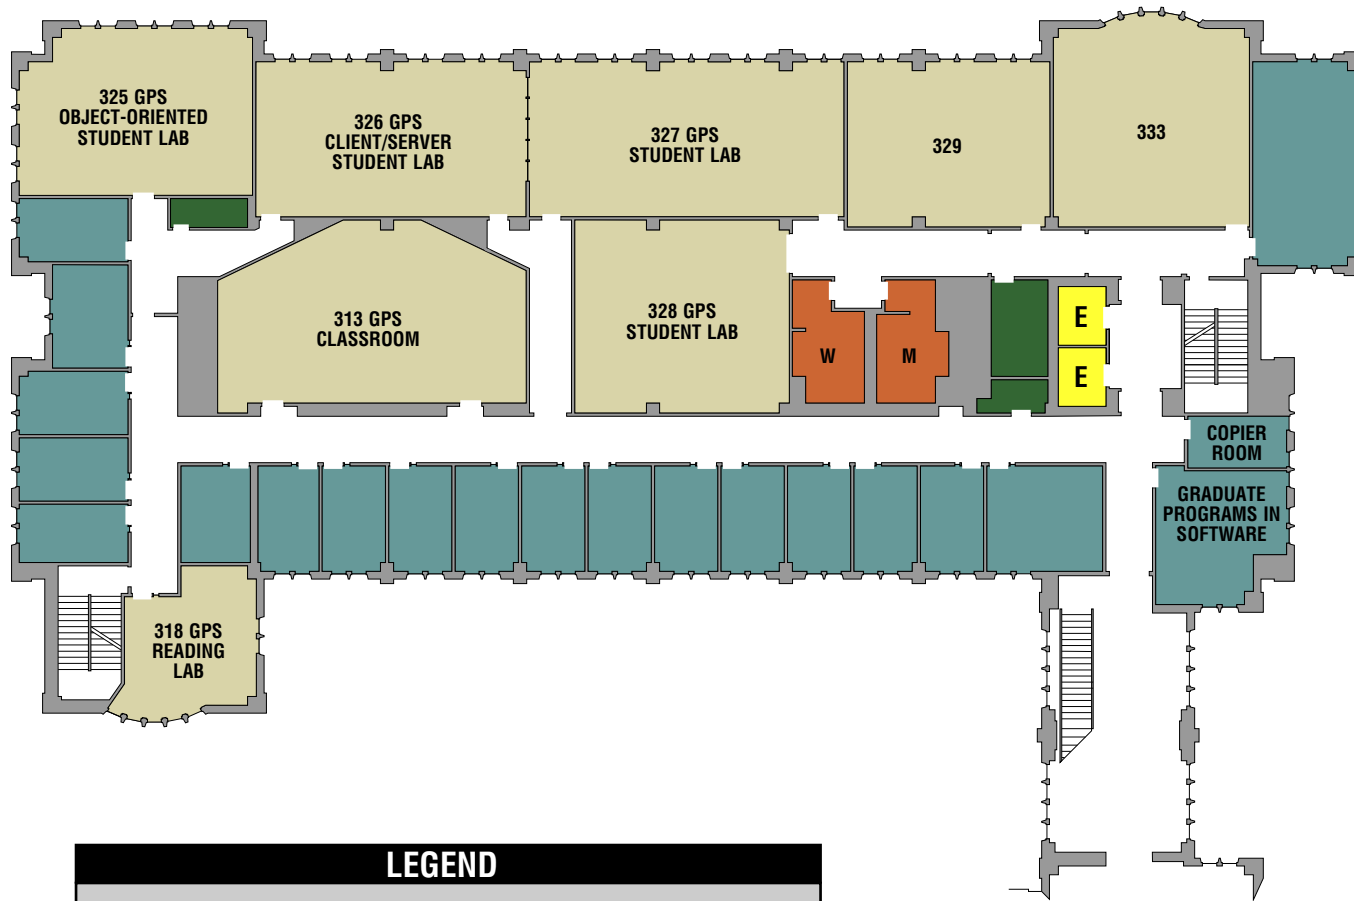

O'SHAUGHNESSY SCIENCE CENTER

LEVEL THREE

LEGEND

 OFFICE SPACE	 STORAGE OR CUSTODIAL	 COMMON AREA	 OTHER
 MEETING ROOMS OR CLASSROOMS	 RESTROOM	 HOUSING	 ELEVATOR

Produced by: tonnhaus design www.tonnhaus.com