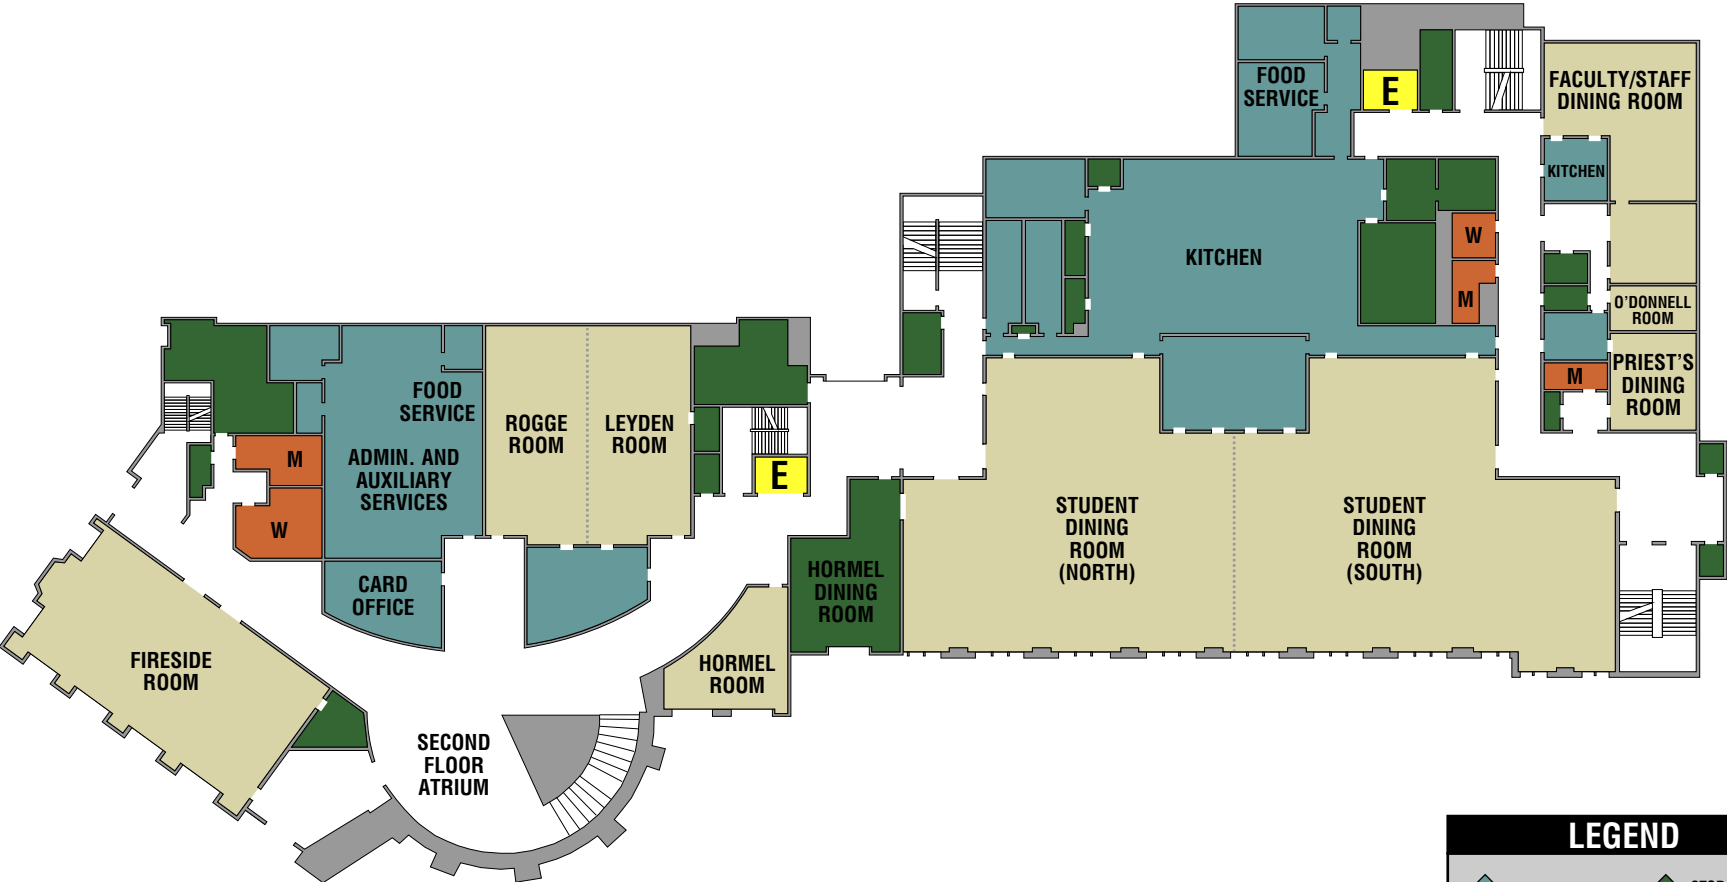

# MURRAY HERRICK CAMPUS CENTER

## LEVEL TWO

**LEGEND**

 OFFICE SPACE	 STORAGE OR CUSTODIAL
 MEETING/DINING ROOMS	 RESTROOM
 COMMON AREA	 OTHER
 ELEVATOR	Produced by: tonnhaus design www.tonnhaus.com