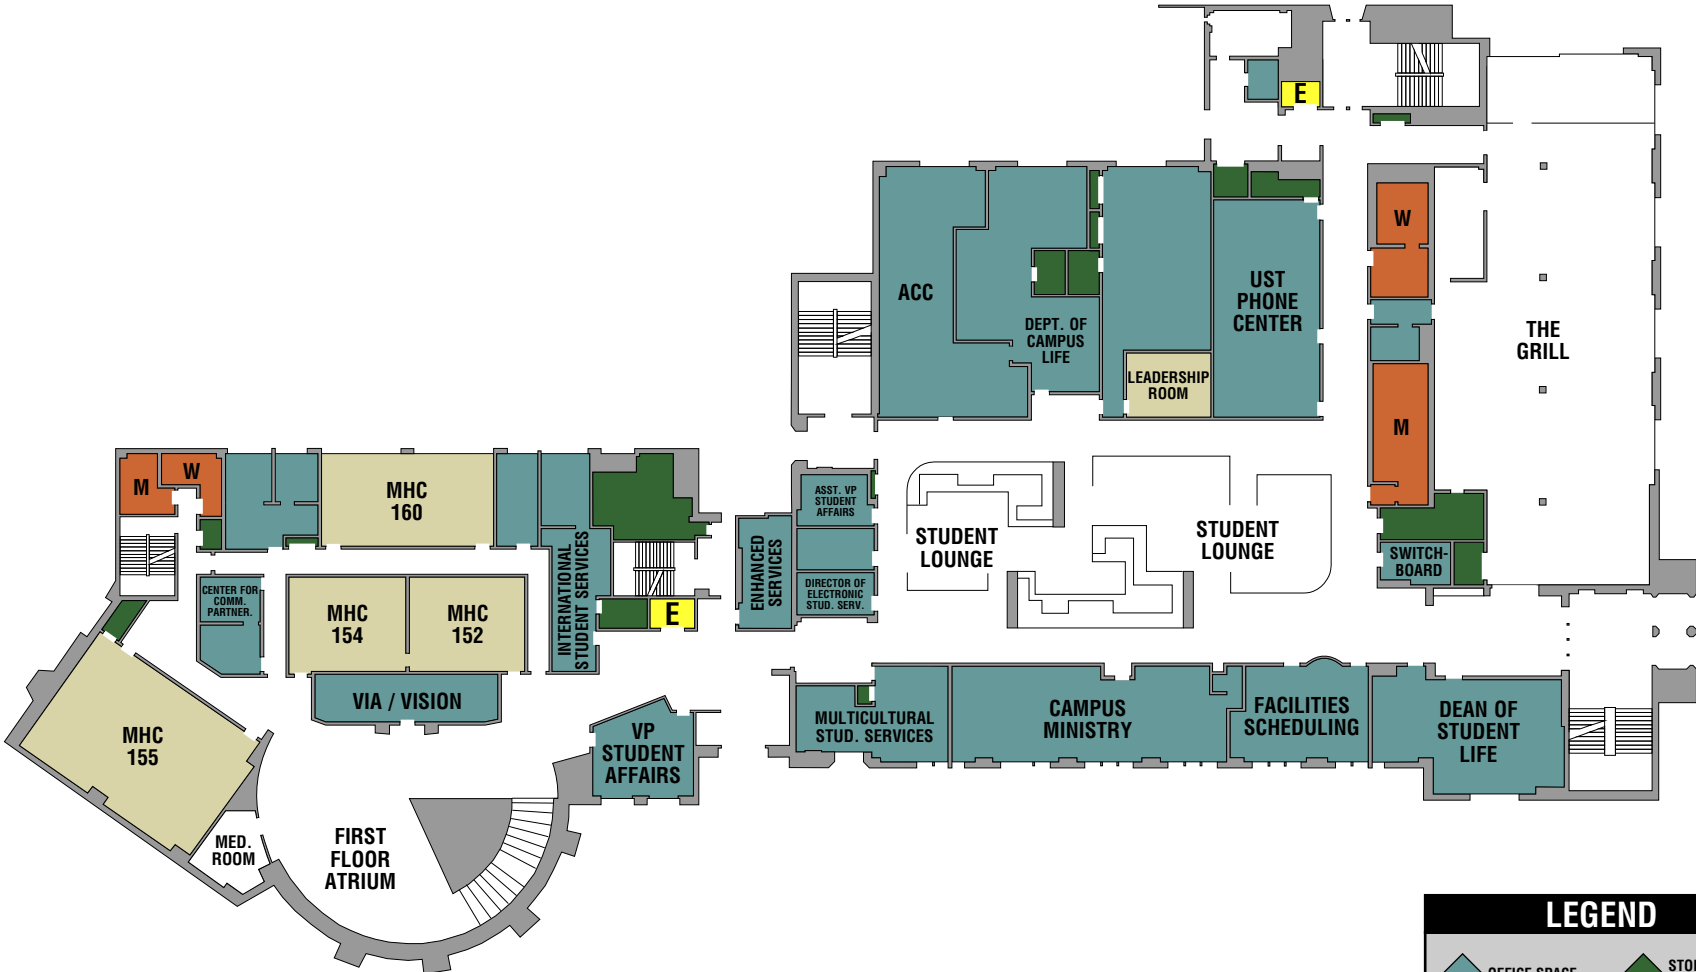

MURRAY HERRICK CAMPUS CENTER

LEVEL ONE

LEGEND

 OFFICE SPACE	 STORAGE OR CUSTODIAL
 MEETING/DINING ROOMS	 RESTROOM
 COMMON AREA	 OTHER
 ELEVATOR	Produced by: tonnhaus design www.tonnhaus.com