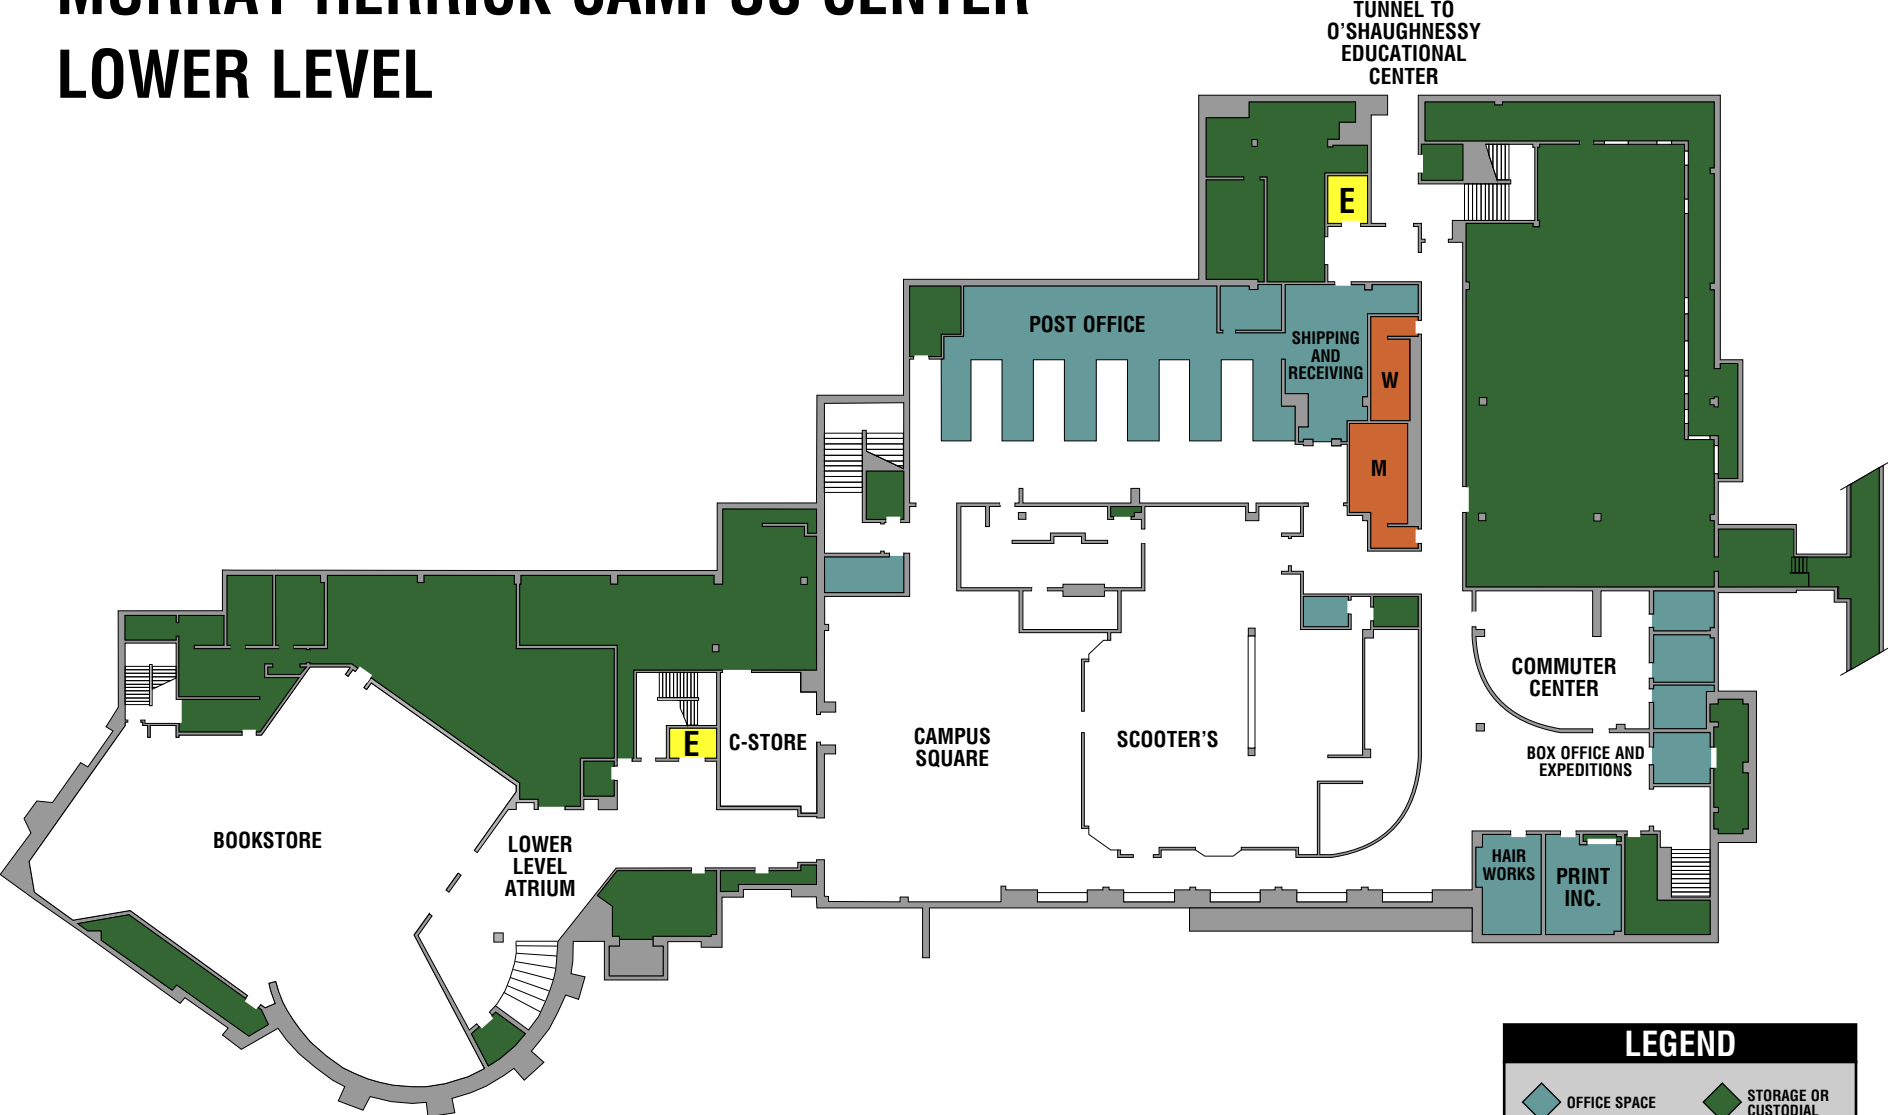

# MURRAY HERRICK CAMPUS CENTER LOWER LEVEL

**LEGEND**

 OFFICE SPACE	 STORAGE OR CUSTODIAL
 MEETING/DINING ROOMS	 RESTROOM
 COMMON AREA	 OTHER
 ELEVATOR	Produced by: tonnhaus design www.tonnhaus.com