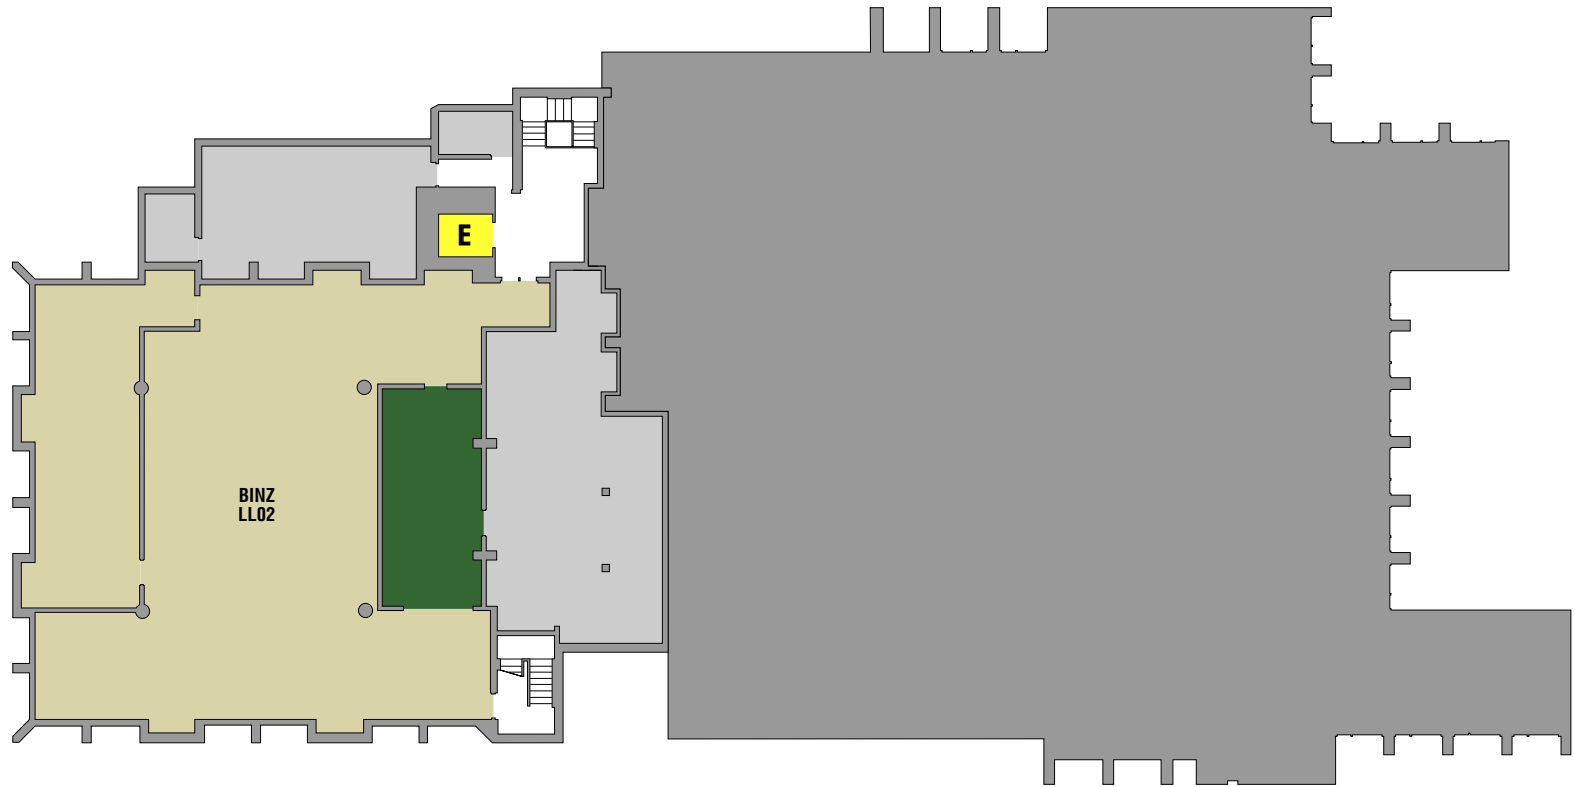

BINZ REFECTORY LOWER LEVEL

LEGEND

OFFICE SPACE	STORAGE OR CUSTODIAL	COMMON AREA	OTHER
MEETING ROOMS	RESTROOM	HOUSING	ELEVATOR

Produced by: tonnhaus design www.tonnhaus.com