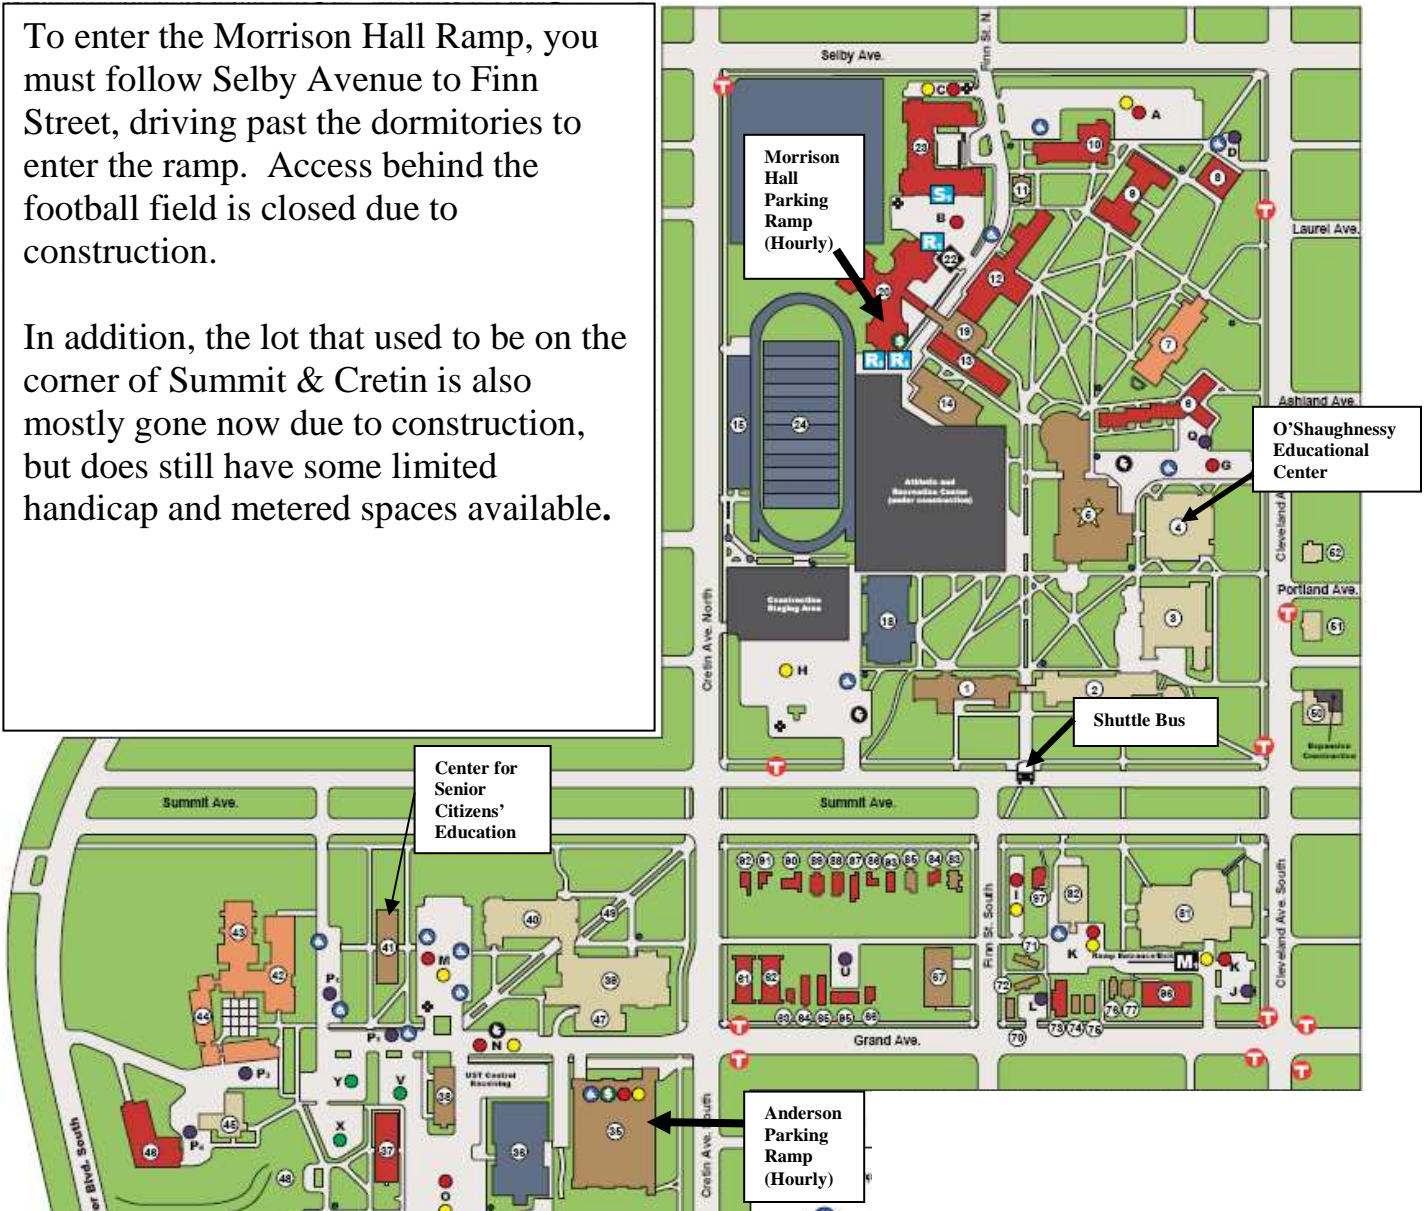

To enter the Morrison Hall Ramp, you must follow Selby Avenue to Finn Street, driving past the dormitories to enter the ramp. Access behind the football field is closed due to construction.

In addition, the lot that used to be on the corner of Summit & Cretin is also mostly gone now due to construction, but does still have some limited handicap and metered spaces available.

Center for Senior Citizens' Education

Anderson Parking Ramp (Hourly)

Morrison Hall Parking Ramp (Hourly)

O'Shaughnessy Educational Center

Shuttle Bus