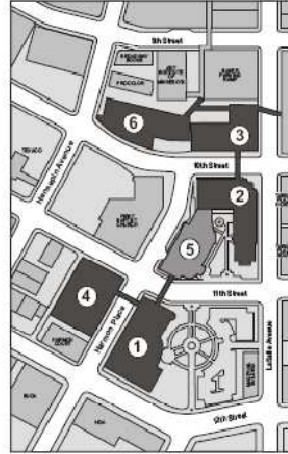

University of St. Thomas Minneapolis Campus Map

Senior Citizens Lecture Series programs on Tuesdays take place in Terrence Murphy Hall, Room 260 (Thornton Auditorium).

The Lunch 'n Explore programs take place in Opus Hall, Room 201 (The Great Room).

1. Minneapolis School of Law
2. Terrence Murphy Hall
3. Opus Hall
4. Parking at 11th Street and Harmon Place
5. Schulze Hall
6. West Metropolitan Education Program (with underground parking garage)