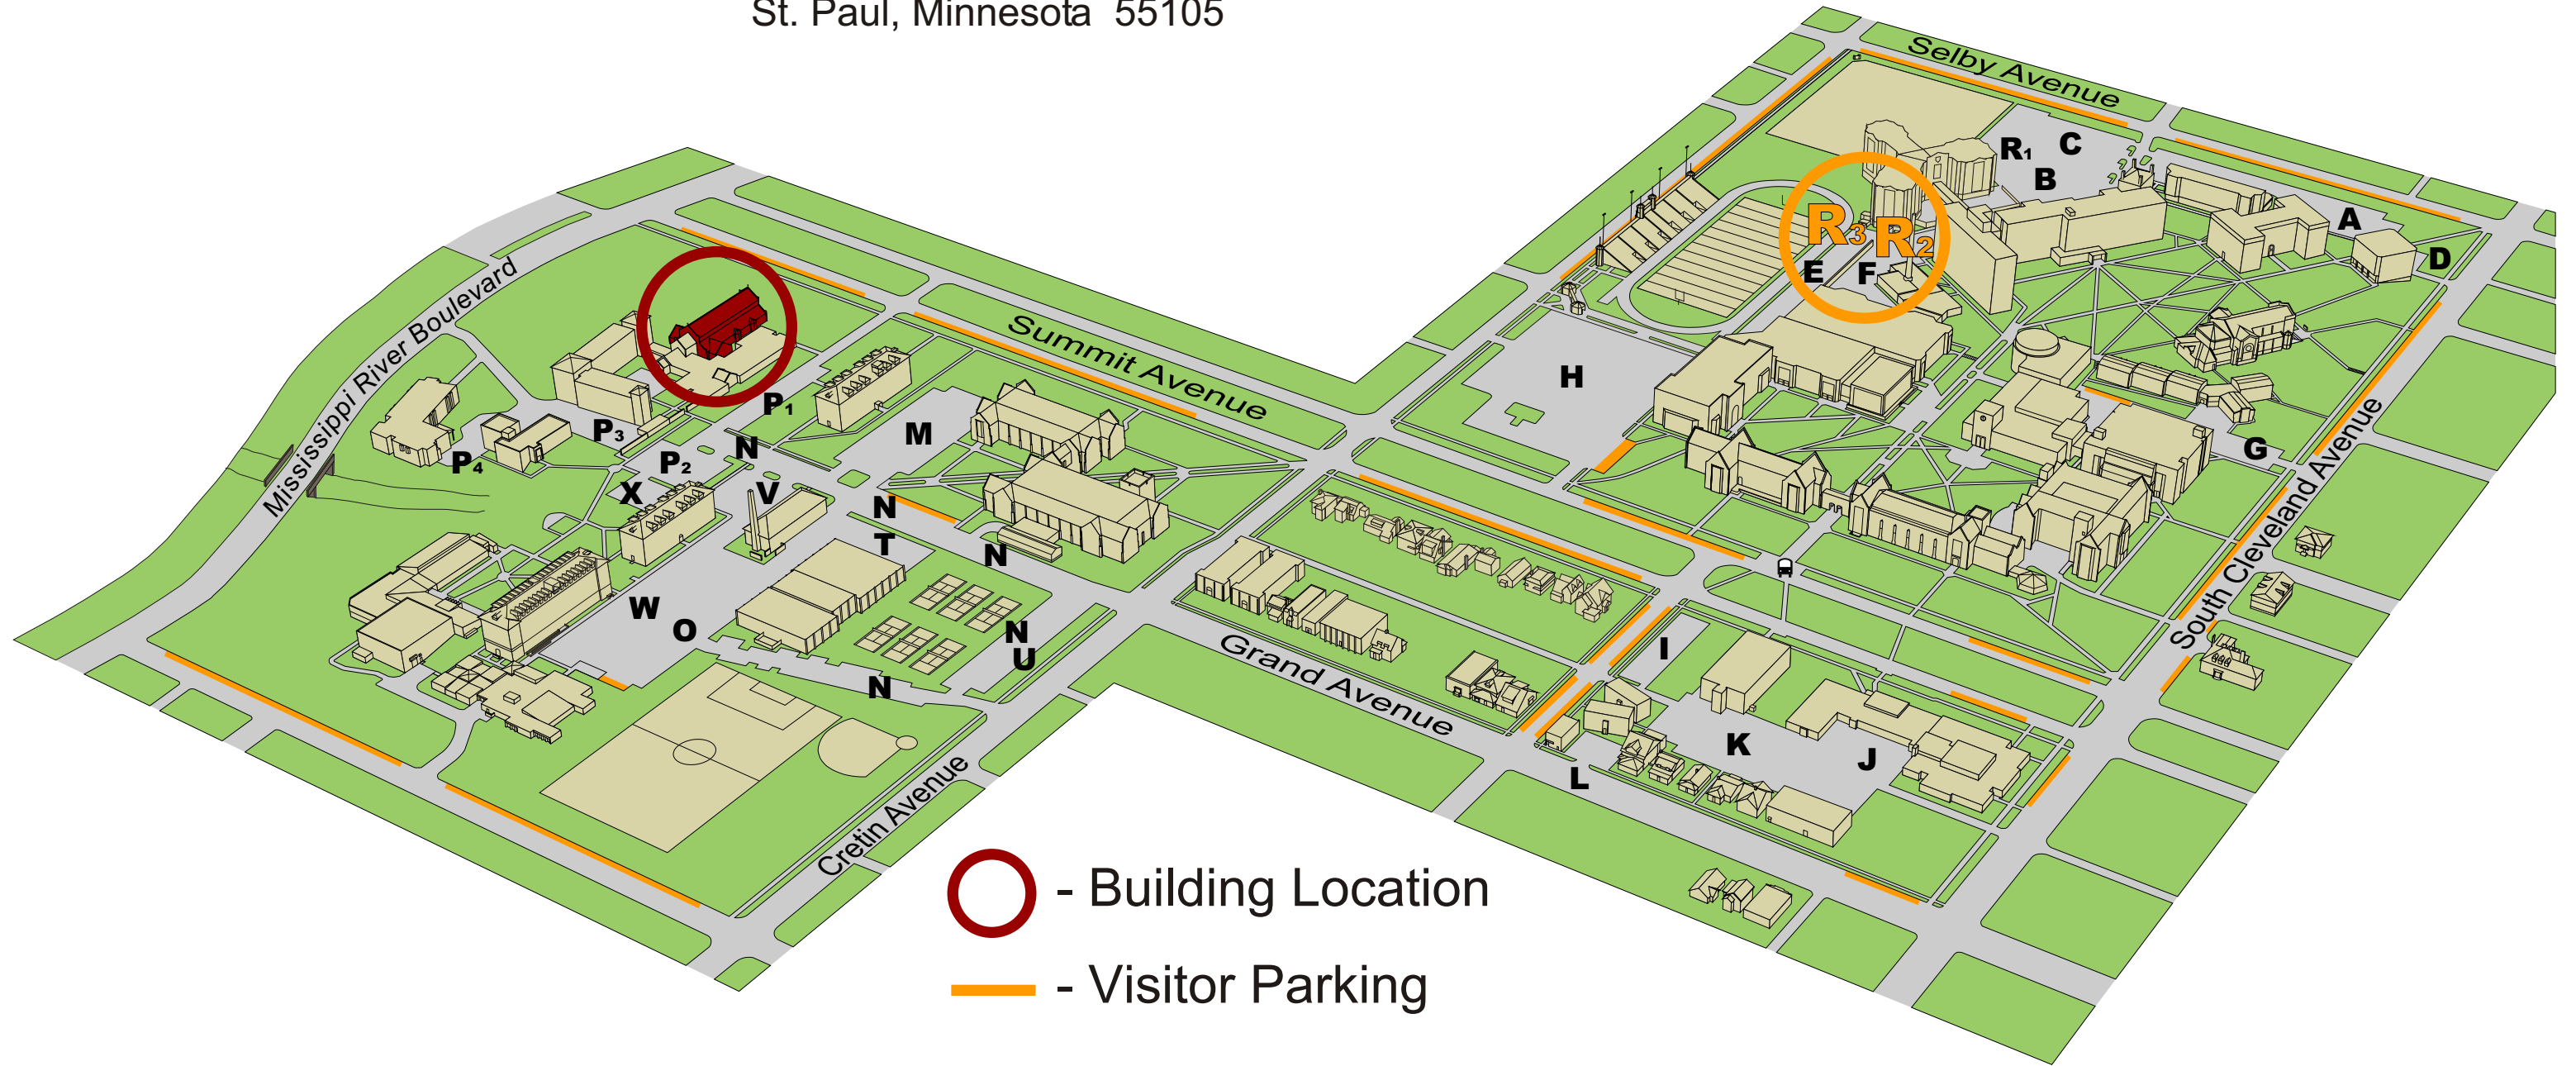

UNIVERSITY of ST. THOMAS

St. Paul Campus

2115 Summit Avenue
St. Paul, Minnesota 55105

St. Mary's Chapel, St. Paul Seminary School of Divinity

** - due to a limited number of general (non-permit) on-street and metered visitor parking spaces, visitors of the University of St. Thomas St. Paul campus should strongly consider parking in Levels R2 or R3 of the Morrison Hall Parking Ramp (located near the intersection of Cretin and Selby Avenues).