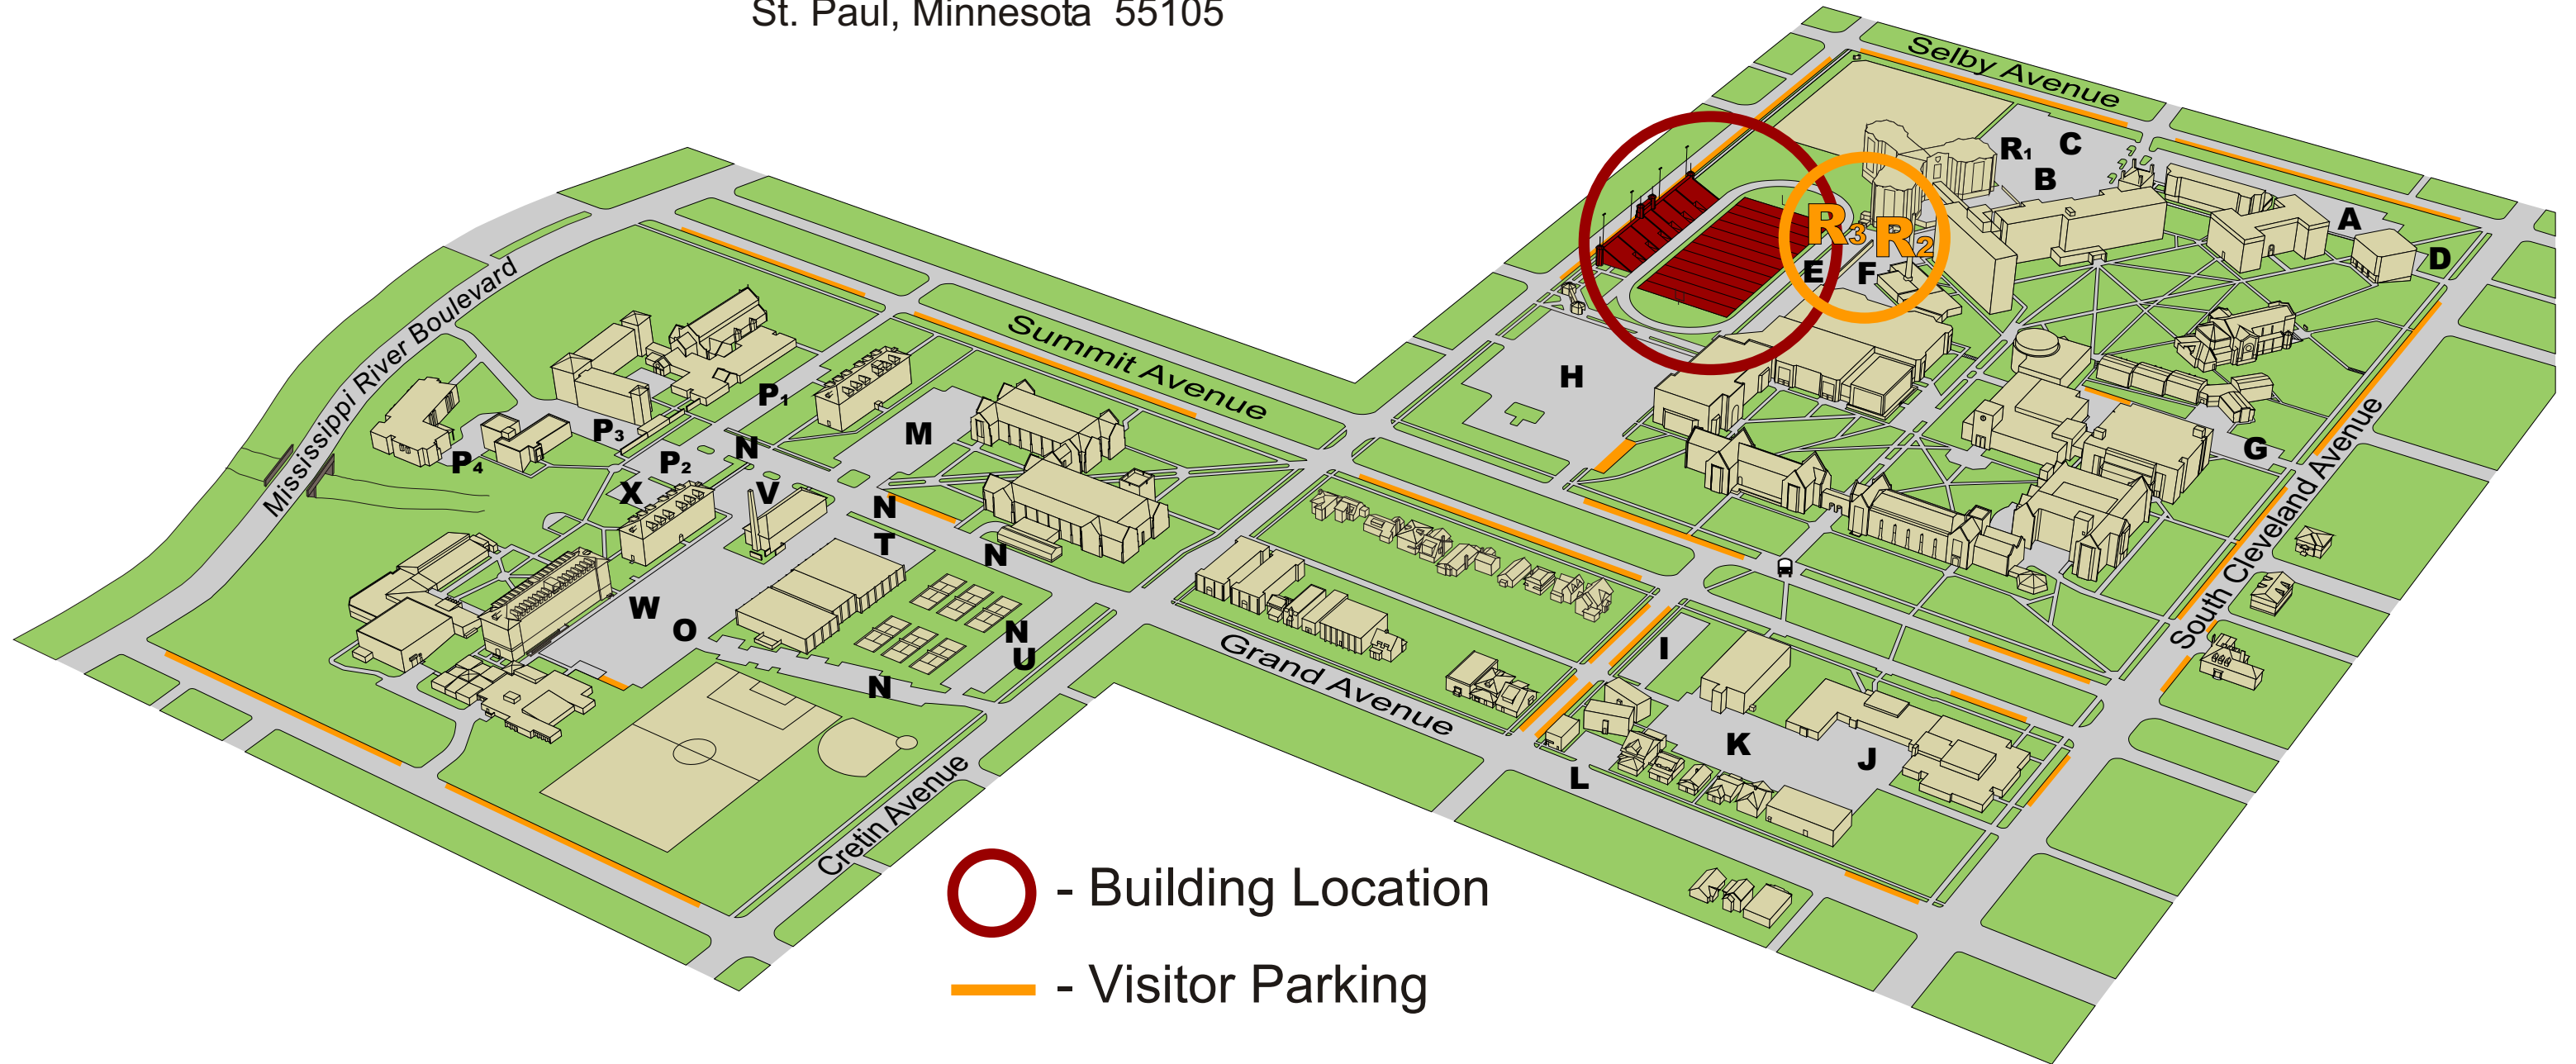

UNIVERSITY of ST. THOMAS

St. Paul Campus

2115 Summit Avenue
St. Paul, Minnesota 55105

O'Shaughnessy Stadium

** - due to a limited number of general (non-permit) on-street and metered visitor parking spaces, visitors of the University of St. Thomas St. Paul campus should strongly consider parking in Levels R2 or R3 of the Morrison Hall Parking Ramp (located near the intersection of Cretin and Selby Avenues).